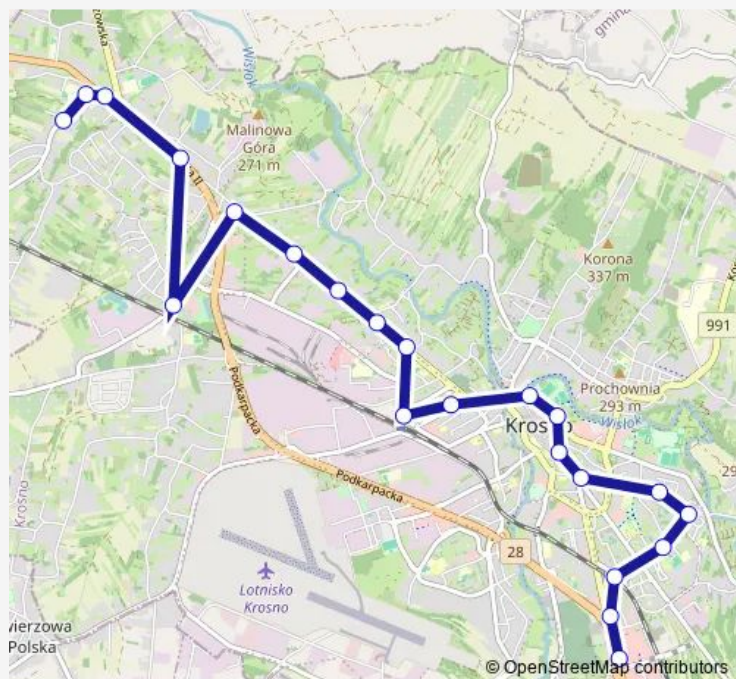

### Route schedule

Leroy Merlin 21 — Turaszówka Kościół 03

Monday 23:00

Tuesday 23:00

Wednesday 23:00

Thursday 23:00

Friday 23:00

Saturday 23:00

### Route info

Direction: Leroy Merlin 21

Stops: 22

Trip Duration: 0 hour 26 min

■ N1 — Linia N1

BusMaps