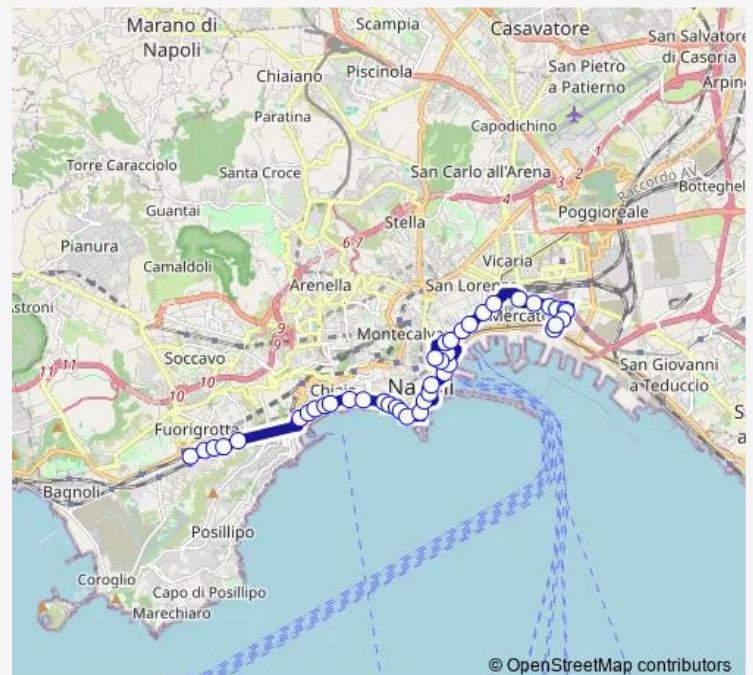

### Route schedule

Giulio Cesare - Tecchio — Brin - Attestamento

Monday	05:23-01:50 <sup>+1</sup>
Tuesday	05:23-01:50 <sup>+1</sup>
Wednesday	05:23-01:50 <sup>+1</sup>
Thursday	05:23-01:50 <sup>+1</sup>
Friday	05:23-01:50 <sup>+1</sup>
Saturday	05:27-01:50 <sup>+1</sup>
Sunday	05:27-01:50 <sup>+1</sup>

### Route info

Direction: Giulio Cesare - Tecchio

Stops: 41

Trip Duration: 0 hour 37 min

N1

Acton - Beverello

Colombo - Beverello

DE Gasperi