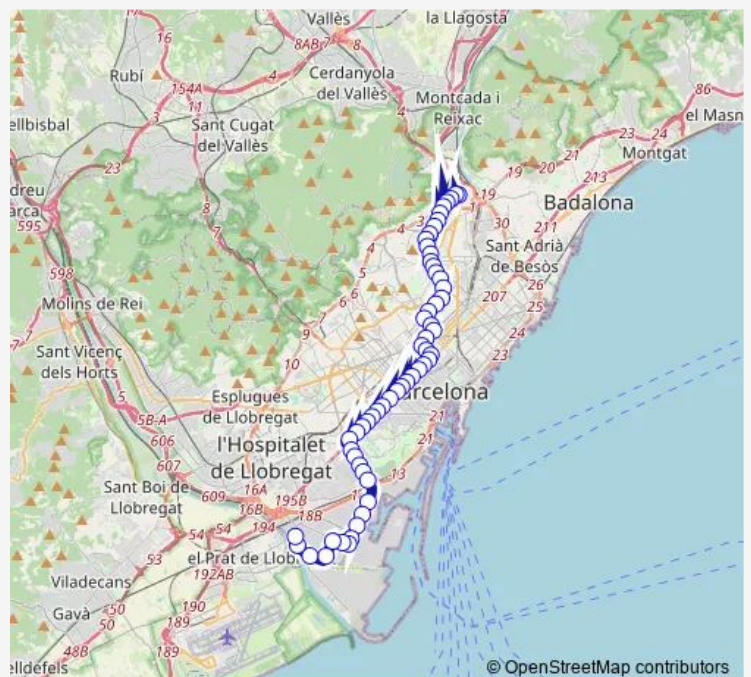

Direction

Carrer K — Palamós - Sa Tuna

60 stops

[Open route schedule](#)

Carrer K

Carrer número 4 - Mercabarna

Carrer número 4 - Carrer F

Carrer número 4 - Carrer E

Carrer número 4 - Carrer D

Carrer número 4 - Carrer C

Cotxeres TB Zona Franca

Carrer A - Carrer número 3

Carrer A - Comissaria Portuària

Carrer A - Guardia Urbana

Carrer A - Carrer 1

Pg Zona Franca - Motors

Pg Zona Franca - Cisell

Pg Zona Franca - Foc

Pg Zona Franca - Foneria

Pg Zona Franca - Mineria

Gran Via - Química

La Campana

Gran Via - Mandoni

Gran Via - Santa Dorotea

PI Espanya - Fgc

Route schedule

Carrer K — Palamós - Sa Tuna

Monday —

Tuesday —

Wednesday —

Thursday —

Friday —

Saturday 22:05-02:50⁺¹

Sunday 03:05-04:35

Route info

Direction: Carrer K

Stops: 60

Trip Duration: 1 hour 26 min