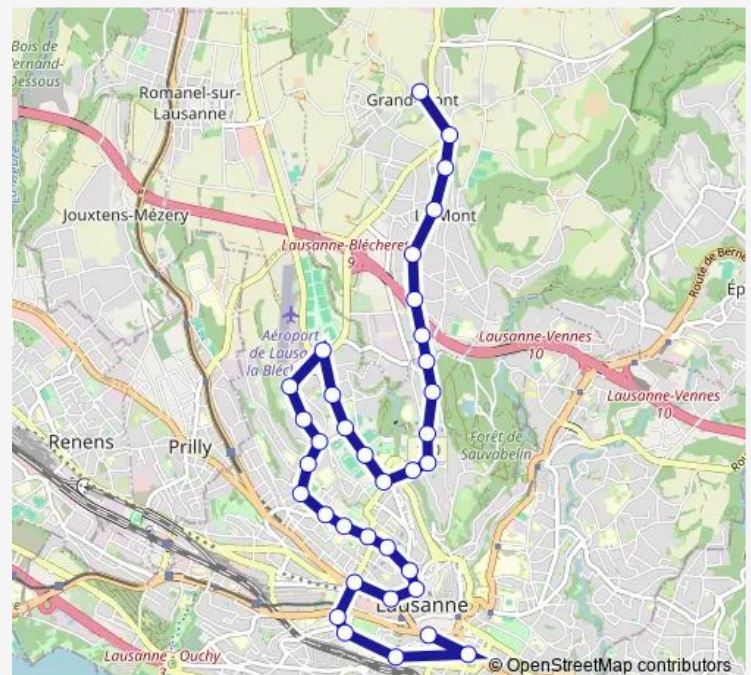

Thursday 00:41-04:50

Friday 24:41-02:17⁺¹

Saturday 00:41-02:21⁺¹

Sunday 00:41-04:50

Route info

Direction: Lausanne, St-François

Stops: 35

Trip Duration: 0 hour 35 min

■ N1

BusMaps

Lausanne, Stade Olympique

Lausanne, casernes

Lausanne, Rouvraie

Lausanne, Motte

Lausanne, Forêt

Lausanne, Bellevaux

25:16⁺¹

Saturday

01:16-02:57⁺¹

Sunday

01:16-04:15

Route info

Direction: Le Mont-sur-L., Grand-Mont

Stops: 35