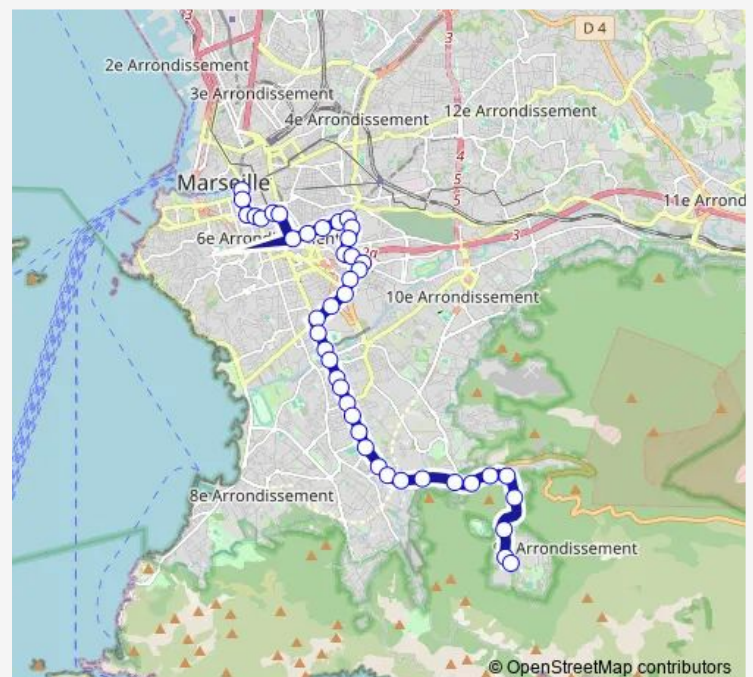

Bonnefoy Rabatau

Place Ferrié

Hôpital St Joseph

Route schedule

Vieux Port — Luminy PN des Calanques

Monday —

Tuesday —

Wednesday —

Thursday 25:30-02:30⁺¹

Friday 03:30-02:30⁺¹

Saturday 03:30-02:30⁺¹

Sunday 03:30-04:30

Route info

Direction: Vieux Port

Stops: 43

Trip Duration: 0 hour 33 min

Saturday

03:30-02:30⁺¹

Sunday

03:30

Route info

Direction: Luminy PN des Calanques

Stops: 44

Trip Duration: 0 hour 34 min