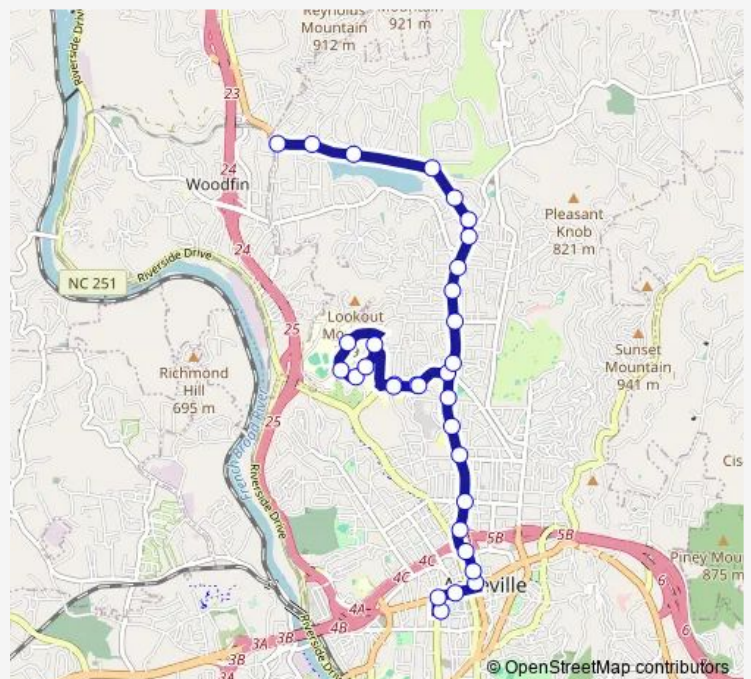

W T Weaver Blvd at Barnard Ave

W T Weaver Blvd at King St

Route schedule

N1 + N2 Bay — Elkwood Ave at Merrimon Ave

Monday	06:00-20:00
Tuesday	06:00-20:00
Wednesday	06:00-20:00
Thursday	06:00-20:00
Friday	06:00-20:00
Saturday	07:00-20:00
Sunday	08:00-17:00

Route info

Direction: N1 + N2 Bay

Stops: 32

Trip Duration: 0 hour 24 min

N1 — North 1

Merrimon Ave at Murdock Ave

Merrimon Ave at Edgewood Rd

Merrimon Ave at E Larchmont Rd

Direction

Elkwood Ave at Merrimon Ave — S4 + WE1 (WB) Bay

33 stops

[Open route schedule](#)

Elkwood Ave at Merrimon Ave

Elkwood Ave at Northridge Dr

Elkwood Ave at Valley Park Rd

Lakeshore Dr at Elkwood Ave

Direction: Elkwood Ave at Merrimon Ave

Stops: 33

Trip Duration: 0 hour 27 min

Merrimon Ave at E Chestnut St

Merrimon Ave at Whole Foods

Broadway St at Woodfin St

Broadway St at Walnut St

College St at Broadway St