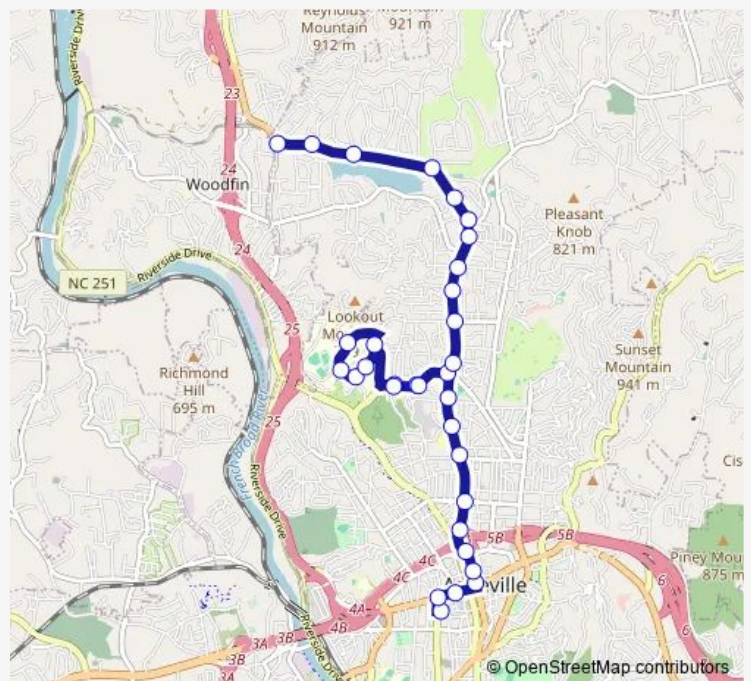

W T Weaver Blvd at Barnard Ave

W T Weaver Blvd at King St

Route schedule

N1 + N2 Bay — Elkwood Ave at Merrimon Ave

Monday	06:00-20:00
Tuesday	06:00-20:00
Wednesday	06:00-20:00
Thursday	06:00-20:00
Friday	06:00-20:00
Saturday	07:00-20:00
Sunday	08:00-17:00

Route info

Direction: N1 + N2 Bay

Stops: 32

Trip Duration: 0 hour 24 min

N1 — North 1

Merrimon Ave at Murdock Ave

Merrimon Ave at Edgewood Rd

Merrimon Ave at E Larchmont Rd

Direction

Elkwood Ave at Merrimon Ave — S4 + WE1 (WB) Bay

33 stops

[Open route schedule](#)

Elkwood Ave at Merrimon Ave

Elkwood Ave at Northridge Dr

Elkwood Ave at Valley Park Rd

Lakeshore Dr at Elkwood Ave

Direction: Elkwood Ave at Merrimon Ave

Stops: 33

Trip Duration: 0 hour 27 min

Merrimon Ave at E Chestnut St

Merrimon Ave at Whole Foods

Broadway St at Woodfin St

Broadway St at Walnut St

College St at Broadway St