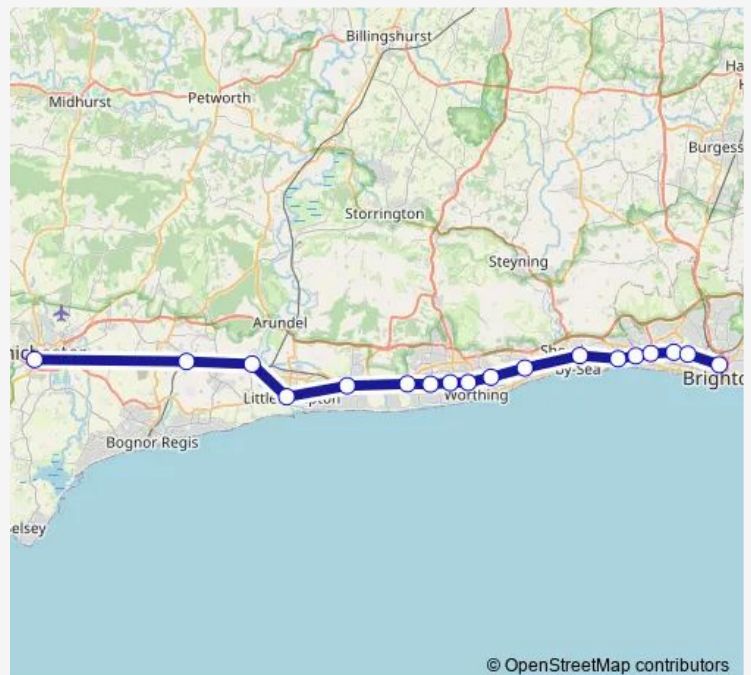

Rail Sn:Cch->Btn SN train service from CCH to Btn

[Go to website](#)

Direction

Chichester — Brighton

18 stops

[Open route schedule](#)

Chichester

Barnham

Ford

Littlehampton

Angmering

Goring-by-Sea

Durrington-on-Sea

West Worthing

Worthing

East Worthing

Lancing

Shoreham-by-Sea (Sussex)

Southwick

Fishersgate

Portslade

Aldrington

Hove

Brighton

Route schedule

Chichester — Brighton

Monday 04:54-06:16

Tuesday 04:54-06:16

Wednesday 04:54-06:16

Thursday 04:54-06:16

Friday 04:54-06:16

Saturday 06:23

Sunday 07:53-23:22

Route info

Direction: Chichester

Stops: 18

Trip Duration: 1 hour 13 min

© OpenStreetMap contributors

■ Sn:Cch->Btn — SN train service from CCH to Btn

BusMaps