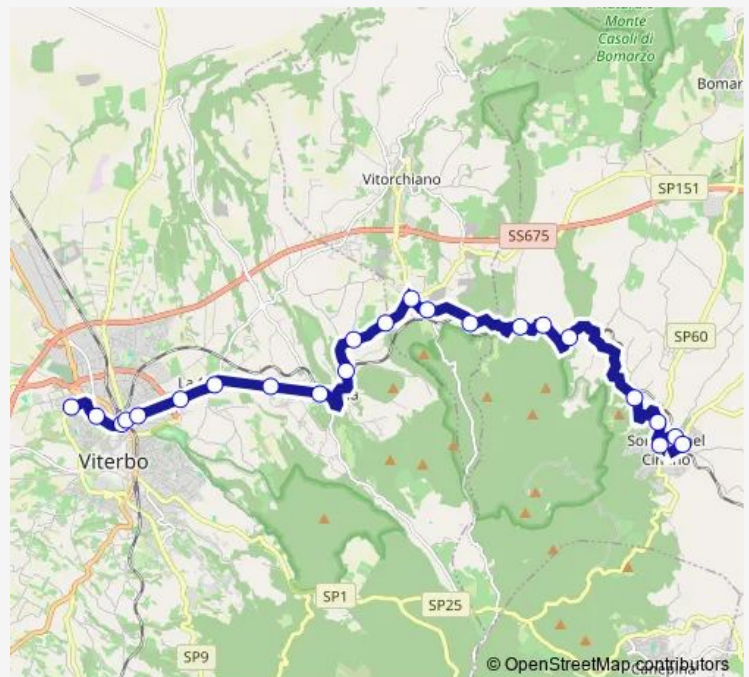

Soriano | Via Stazione Via Giardino # f1670

**Route schedule**

VITERBO | Riello # f641 — Soriano | Viale Monaci Via Galleria # f1671

Monday	07:50
Tuesday	07:50
Wednesday	—
Thursday	07:50
Friday	07:50
Saturday	07:50
Sunday	—

**Route info**

Direction: VITERBO | Riello # f641

Stops: 23

Trip Duration: 0 hour 40 min

Viterbo - Soriano nel Cimino # Sr11d

Soriano | Piazza Repubblica # f1743

Soriano | Viale Monaci Via Galleria # f1671

Bus time schedules and route maps are available in an offline PDF at [busmaps.com](https://busmaps.com). Use the [busmaps.com](https://busmaps.com) website to see live bus times, train schedule or subway schedule, and step-by-step directions for all public transit in Viterbo