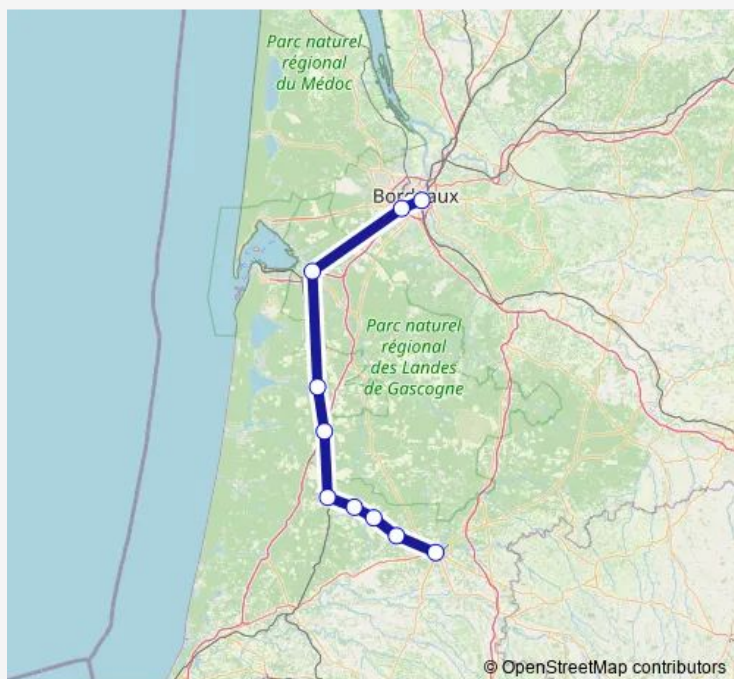

Rail L45 45. Bordeaux - Morcenx - Mont-de-Marsan

[Go to website](#)

**Direction**

Mont-de-Marsan — Bordeaux Saint-Jean

10 stops

[Open route schedule](#)

Mont-de-Marsan

Saint-Martin-d'Oney

Route schedule

Mont-de-Marsan — Bordeaux Saint-Jean

Monday	06:50-20:44
Tuesday	06:50-20:44
Wednesday	06:50-20:44
Thursday	06:50-20:44
Friday	06:50-20:44
Saturday	06:50-20:05
Sunday	09:02-19:40

Route info

Direction: Mont-de-Marsan

Stops: 10

Trip Duration: 1 hour 36 min

**Direction**

Bordeaux Saint-Jean — Mont-de-Marsan

10 stops

[Open route schedule](#)

Bordeaux Saint-Jean

Pessac

Biganos Factice

Ychoux

Labouheyre

Morcenx

Arengosse

Ygos

Saint-Martin-d'Oney