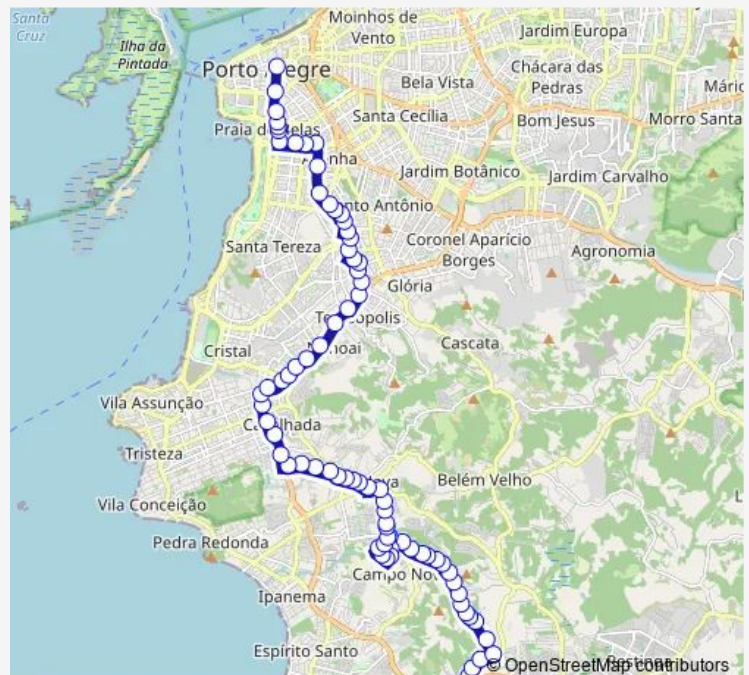

Saturday 12:54-19:23

Sunday 12:54-19:23

Route info

Direction: Gedeon Leite DF 624

Stops: 78

Trip Duration: 0 hour 50 min

2816 — Campo Novo / Gedeon Leite / Domingos

PALADINO 205