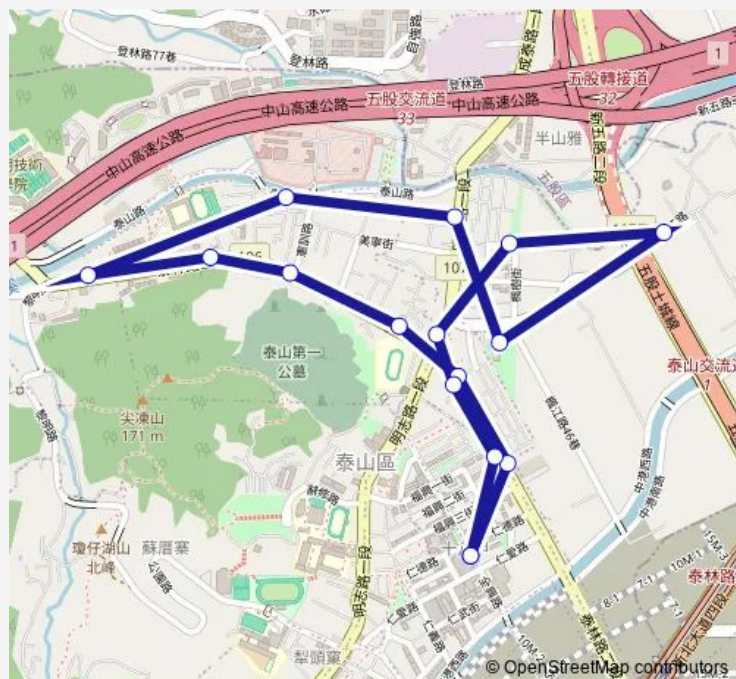

Monday 06:50-16:20

Tuesday 06:50-16:20

Wednesday 06:50-16:20

Thursday 06:50-16:20

Friday 06:50-16:20

Saturday 07:25-16:20

Sunday 07:25-16:20

Route info

Direction: 泰山公有市場

Stops: 16

Trip Duration: 10 hour 10 min

F212 楓江 — 泰山公有市場-楓江路

F212 楓江 Bus time schedules and route maps are available in an offline PDF at busmaps.com. Use the busmaps.com website to see live bus times, train schedule or subway schedule, and step-by-step directions for all public transit in Taipei