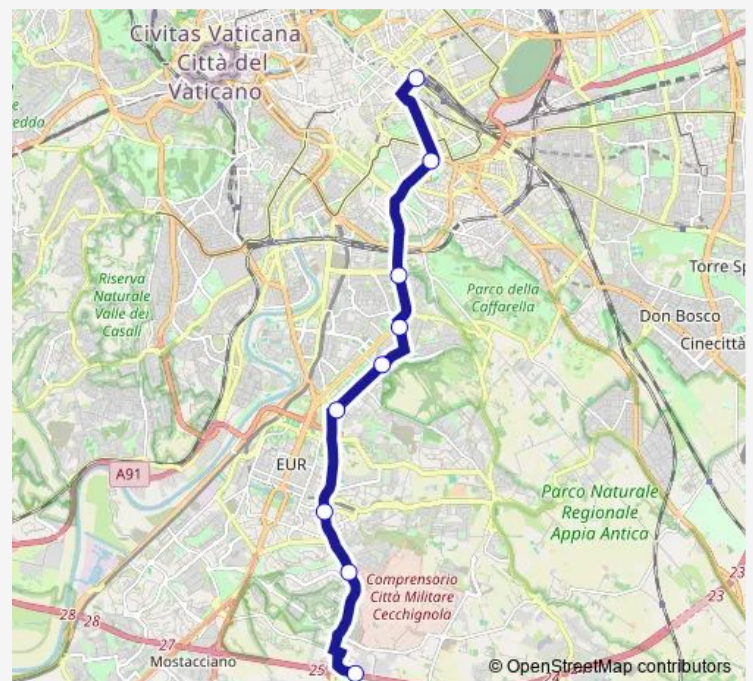

## Bus L80

[Go to website](#)**Direction**

Termini (MA-MB-Fs) — CARUCCI/ANAGRAFE TRIBUTARIA

9 stops

[Open route schedule](#)

Termini (MA-MB-Fs)

P.Za S. Giovanni IN Laterano (H)

Colombo/C.Ne Ostiense

## Route schedule

Termini (MA-MB-Fs) — CARUCCI/ANAGRAFE TRIBUTARIA

Monday	05:18-02:18 <sup>+1</sup>
Tuesday	05:18-02:18 <sup>+1</sup>
Wednesday	05:18-02:18 <sup>+1</sup>
Thursday	05:18-02:18 <sup>+1</sup>
Friday	05:18-02:18 <sup>+1</sup>
Saturday	05:22-02:21 <sup>+1</sup>
Sunday	05:22-02:20 <sup>+1</sup>

## Route info

Direction: Termini (MA-MB-Fs)

Stops: 9

Trip Duration: 0 hour 31 min

■ L80

BusMaps

L80 Bus time schedules and route maps are available in an offline PDF at [busmaps.com](https://busmaps.com). Use the [busmaps.com](https://busmaps.com) website to see live bus times, train schedule or subway schedule, and step-by-step directions for all public transit in Rome