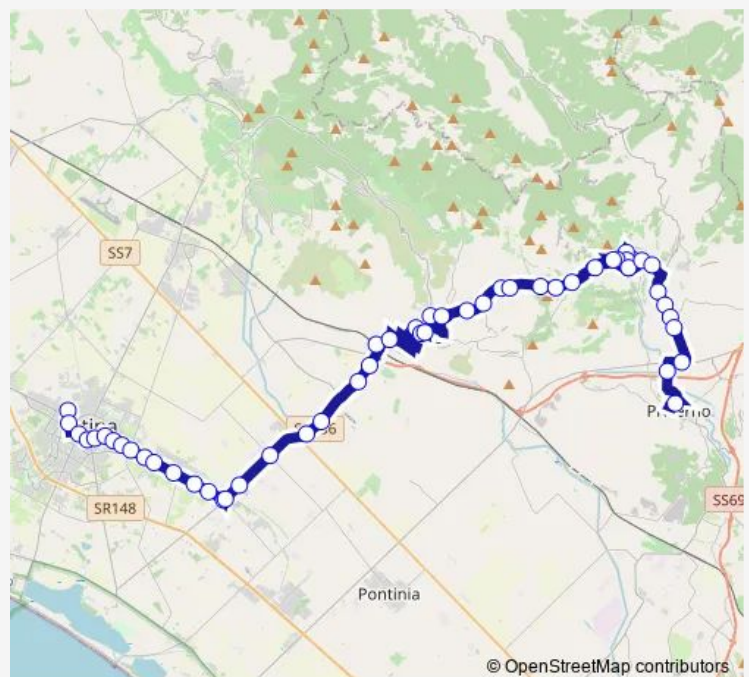

### Route schedule

Latina | Terminal Bus # f3092 — Priverno | Terminal Bus | Ist. Superiore T. Rossi # f3429

Monday 06:45

Tuesday 06:45

Wednesday 06:45

Thursday 06:45

Friday 06:45

Saturday 06:45

### Route info

Direction: Latina | Terminal Bus # f3092

Stops: 53

Trip Duration: 1 hour 24 min

Latina - Priverno # Pv015a

Sezze | Via Monti Lepini Via Campania # f3342

Sezze | Stazione FS # f3343

Sezze | Via Calabria Via Veneto # f3353