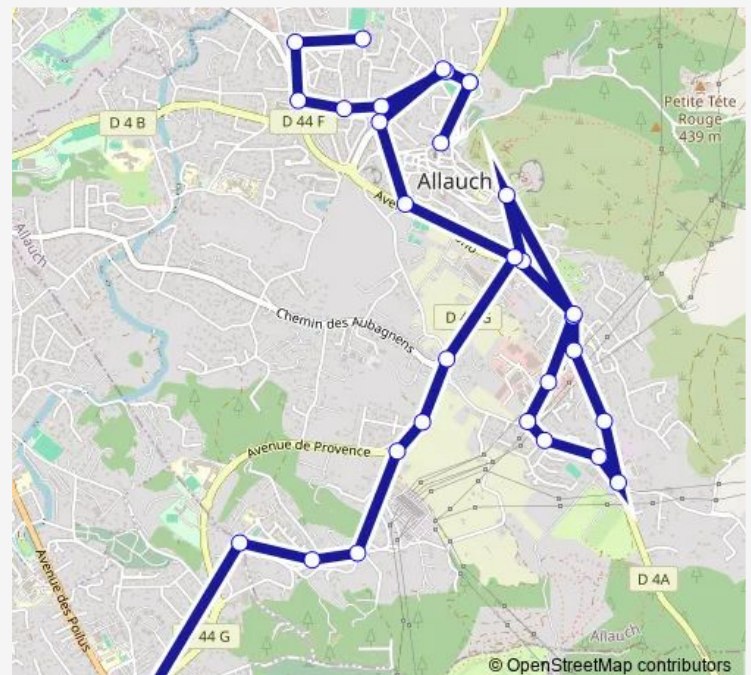

### Route schedule

Pié d'Autry — Trois Lucs

Monday 16:40

Tuesday 16:40

Wednesday 16:40

Thursday 16:40

Friday 16:40

Saturday —

### Route info

Direction: Pié d'Autry

Stops: 31

Trip Duration: 0 hour 26 min

BC3 — Pieds D'autry école - Les Trois Lucs

L'Ouvière

La Craie

Laphal

## Route schedule

Trois Lucs — Pié d'Autry

Monday 08:00

Tuesday 08:00

Wednesday 08:00

Thursday 08:00

Friday 08:00

Saturday —

## Route info

Direction: Trois Lucs

Stops: 28

Trip Duration: 0 hour 26 min

Le Grand Puits Pié d'Autry

Pié d'Autry Rascous

Pié d'Autry

BC3 Bus time schedules and route maps are available in an offline PDF at [busmaps.com](https://busmaps.com). Use the [busmaps.com](https://busmaps.com) website to see live bus times, train schedule or subway schedule, and step-by-step directions for all public transit in Marseille