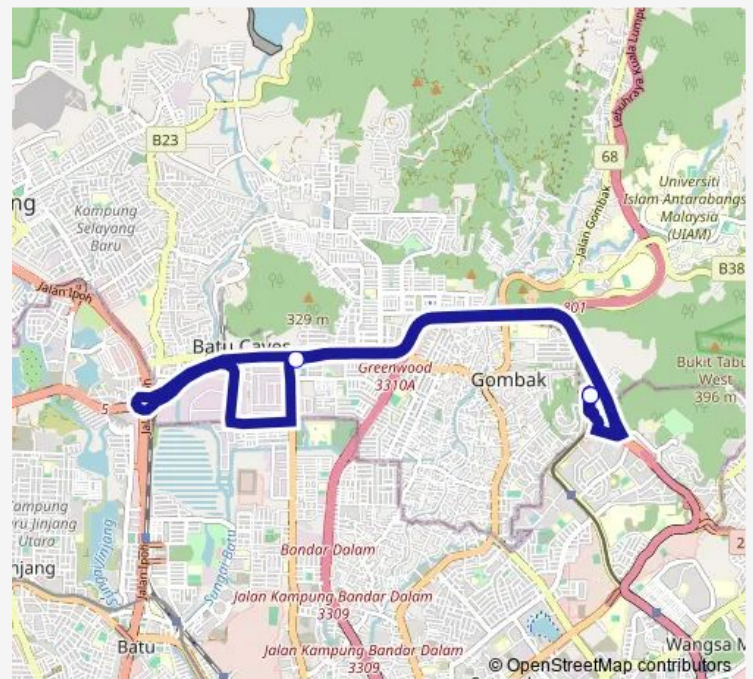

Bus BC3 LRT Gombak ~ Batu Caves (Thaipusam)

[Go to website](#)

Direction

(M) SI311 LRT Gombak — (M) SI311 LRT Gombak

3 stops

[Open route schedule](#)

(M) SI311 LRT Gombak

Shell/MCD Batu Caves

Saturday —

Sunday —

Route info

Direction: (M) SI311 LRT Gombak

Stops: 3

Trip Duration: 1 hour 20 min

BC3 — LRT Gombak ~ Batu Caves (Thaipusam)

BC3 Bus time schedules and route maps are available in an offline PDF at busmaps.com. Use the busmaps.com website to see live bus times, train schedule or subway schedule, and step-by-step directions for all public transit in Kuala Lumpur