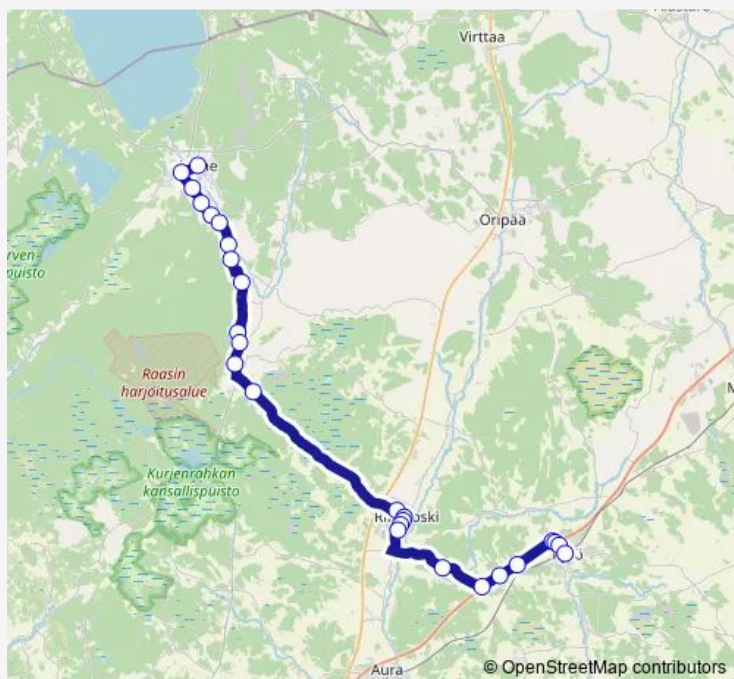

Thursday 08:00

Friday 08:00

Saturday —

Sunday —

Route info

Direction: Yläne keskusta

Stops: 26

Trip Duration: 0 hour 51 min

■ Yläne - Riihikoski - Kyrö

Vahamaa I

Kyrö th I

Kyrön saha E

Kyrön koulukeskus

Kyrön tori

Bus time schedules and route maps are available in an offline PDF at busmaps.com. Use the busmaps.com website to see live bus times, train schedule or subway schedule, and step-by-step directions for all public transit in Yläne