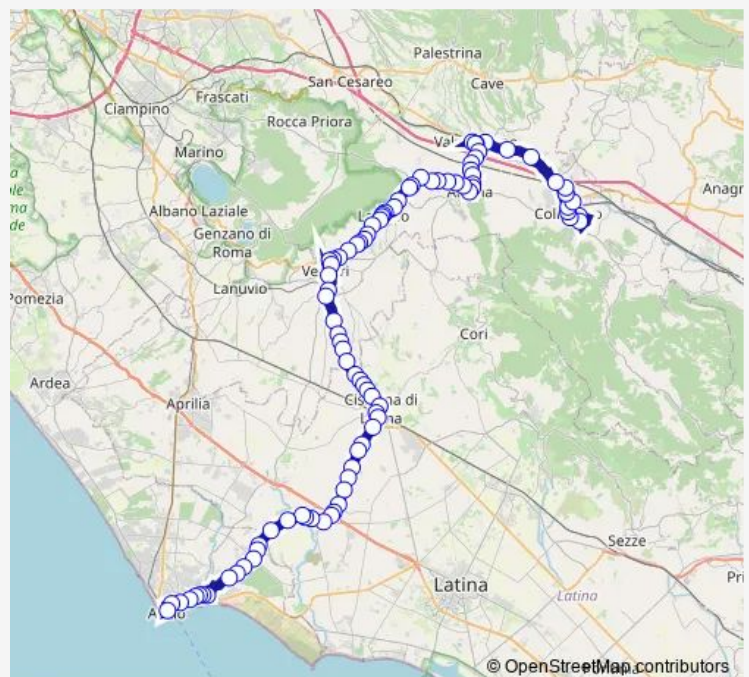

Artena | Via Valmontone # f13700

Artena | Campo Sportivo # 1021

Route schedule

Colferro | Via Latina (Itis) # f14391 — Anzio | Piazza C.Battisti # f2911

Monday 14:40

Tuesday 14:40

Wednesday 14:40

Thursday 14:40

Friday 14:40

Saturday —

Sunday —

Route info

Direction: Colferro | Via Latina (Itis) # f14391

Stops: 92

Trip Duration: 2 hour 14 min

Colferro - Anzio # Cf11a