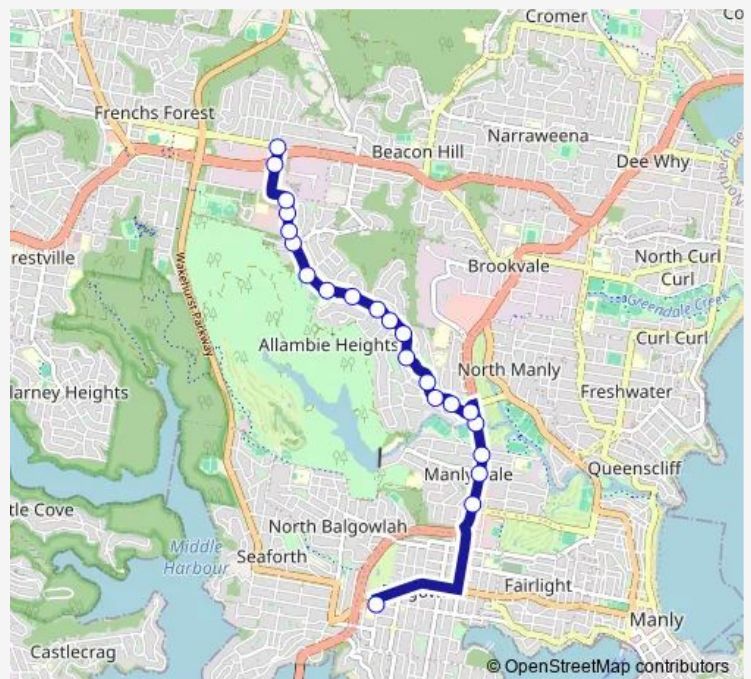

Manly Vale B-Line, Condamine St

Condamine St Opp Manly Vale Community Centre

Condamine St After Gordon St

Miller Reserve, Condamine St

Kentwell Rd After Condamine St

Kentwell Rd Before Cornwell Rd

Kentwell Rd Opp Allambie Rd

Monday 15:25

Tuesday 15:25

Wednesday —

Thursday 15:25

Friday 15:25

Saturday —

Sunday —

Route info

Direction: Nbsc Balgowlah Boys, Maretimo St, Stand 2

Stops: 22

Trip Duration: 0 hour 24 min

686n — Balgowlah Boys High to Skyline Shops

686n School Bus time schedules and route maps are available in an offline PDF at [busmaps.com](https://busmaps.com). Use the [busmaps.com](https://busmaps.com) website to see live bus times, train schedule or subway schedule, and step-by-step directions for all public transit in Sydney