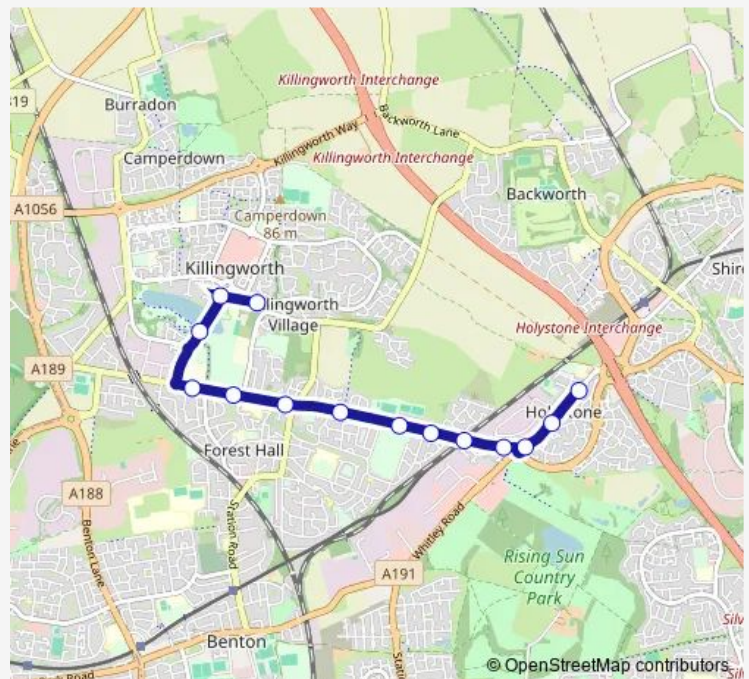

Bus 653N

[Go to website](#)

Direction

Whitley Road - St Bedes Walk — East Bailey-Terminus

14 stops

[Open route schedule](#)

Whitley Road - St Bedes Walk

Whitley Road-St Aidens Avenue

Whitley Road-Bede Close

Great Lime Road-Whitley Road

Great Lime Road - Palmersville Metro

Great Lime Road-Kelvin Place

Great Lime Road-Laurel Avenue

Clousden Hill

Clousden Hill

Great Lime Road-West Lane

Great Lime Road-Balliol Avenue

Southgate-Norgas House

Southgate-School

East Bailey-Terminus

Route schedule

Whitley Road - St Bedes Walk — East Bailey-Terminus

Monday 08:00

Tuesday 08:00

Wednesday 08:00

Thursday 08:00

Friday 08:00

Saturday —

Sunday —

Route info

Direction: Whitley Road - St Bedes Walk

Stops: 14

Trip Duration: 0 hour 20 min

653N