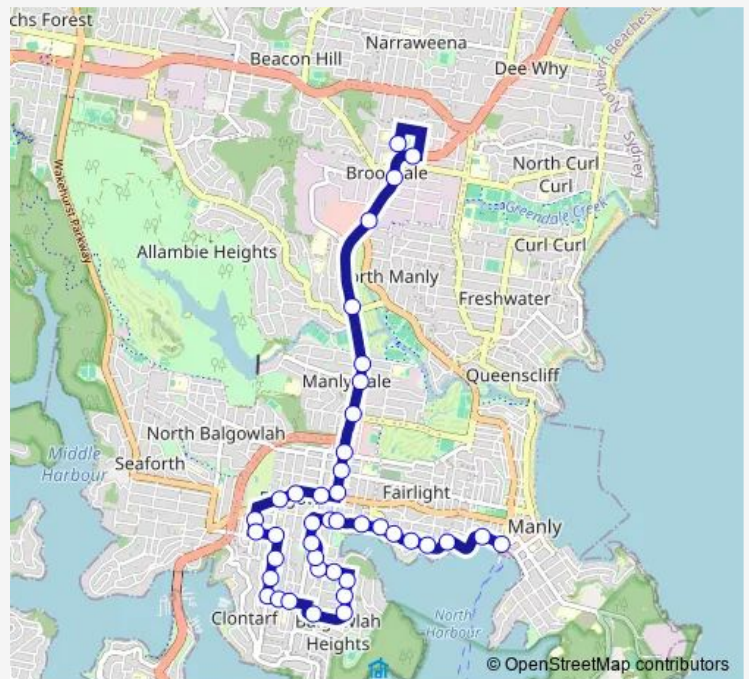

School Bus 653n St. Augustines Brookvale to Manly Wharf

[Go to website](#)

Direction

St Augustine's College, Alfred Rd — Manly Wharf, West Esplanade, Stand D

41 stops

[Open route schedule](#)

- St Augustine's College, Alfred Rd
- Pittwater Rd Opp Brookvale Oval
- Pittwater Rd After Chard Rd
- Warringah Mall, Pittwater Rd, Stand B
- Condamine St Opp Warringah Golf Club
- Condamine St At Gordon St
- Manly Vale Community Centre, Condamine St
- Manly Vale B-Line, Condamine St
- Condamine St At Balgowlah Rd
- Condamine St At Griffiths St
- Balgowlah Uniting Church, Condamine St
- Sydney Rd At Woodland St
- Sydney Rd At West St
- Sydney Rd At Wanganella St
- Maretimo St Opp Nbsc Balgowlah Boys
- Upper Beach St After Maretimo St
- Upper Beach St Opp Seaview St
- Seaview St At New St
- Beatrice St Opp The Walk
- Beatrice St At Ernest St
- Ernest St Before Lewis St

Route schedule

St Augustine's College, Alfred Rd — Manly Wharf, West Esplanade, Stand D

Monday	15:20
Tuesday	15:20
Wednesday	15:20
Thursday	15:20
Friday	15:20
Saturday	—
Sunday	—

Route info

Direction: St Augustine's College, Alfred Rd

Stops: 41

Trip Duration: 0 hour 35 min

653n — St. Augustines Brookvale to Manly Wharf

Ernest St At Radio Av

Curban St Opp Bareena Park

Curban St Opp Concise St

Curban St At Valley Rd

Curban St Before New St East