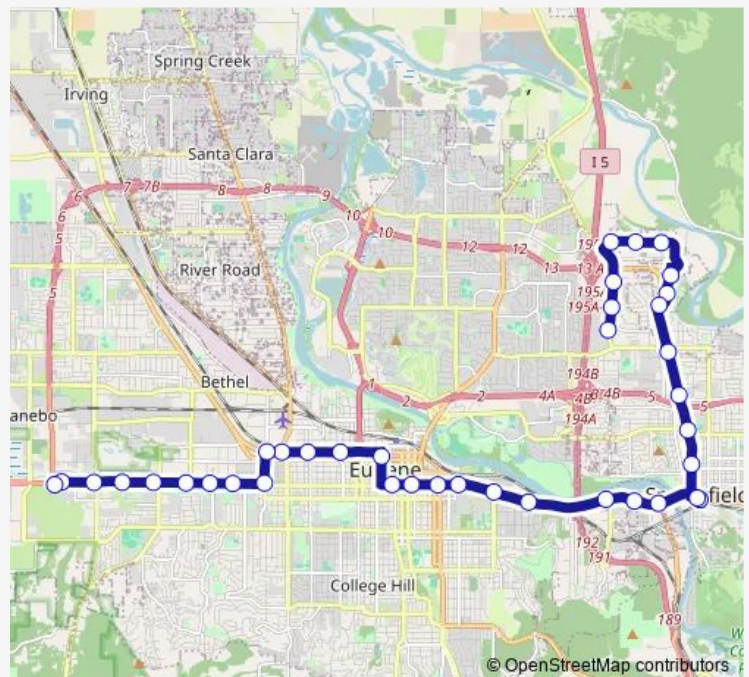

Centennial Station Inbound

F Street Station

Spfld Sta South A St arrival zone

Springfield Station, Bay G

EmX Mcvay Station Inbound

EmX Lexington Station inbound

EmX Glenwood Station inbound

EmX Walnut Station Inbound

EmX Agate Station Inbound

EmX Dads' Gates Station Inbound

### Route schedule

Gateway Sta.-Bay D (EmX to Rb) — Willow Creek Facility

Monday 05:50-23:29

Tuesday 05:50-23:29

Wednesday 05:50-23:29

Thursday 05:50-23:29

Friday 05:50-23:29

Saturday 06:56-23:27

### Route info

Direction: Gateway Sta.-Bay D (EmX to Rb)

Stops: 38

Trip Duration: 1 hour 6 min

■ EmX

BusMaps

EmX Hilyard Station Inbound

High Street Station inbound