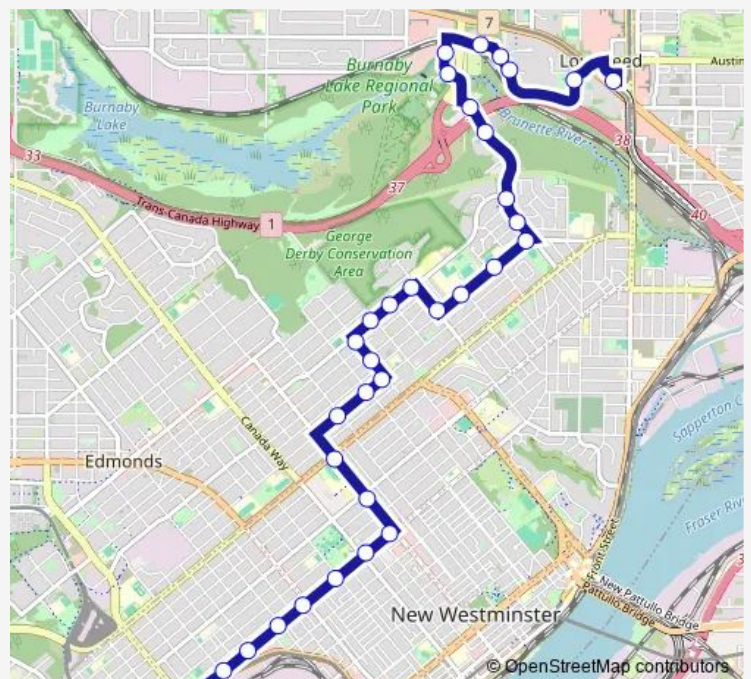

Southbound Cumberland St @ 16 Ave

Eastbound Armstrong Ave @ Cumberland St

Eastbound Armstrong Ave @ Coquitlam St

Route schedule

22nd Street Station @ Bay 5 — Lougheed Station @ Bay 6

Monday 05:20-00:59⁺¹

Tuesday 05:20-00:59⁺¹

Wednesday 05:20-00:59⁺¹

Thursday 05:20-00:59⁺¹

Friday 05:20-00:59⁺¹

Saturday 06:15-00:49⁺¹

Sunday 07:45-00:59⁺¹

Route info

Direction: 22nd Street Station @ Bay 5

Stops: 32

Trip Duration: 0 hour 37 min

101 — Lougheed Station/22nd St Station

Eastbound Armstrong Ave @ Langley St

Northbound Cariboo Rd @ Armstrong Ave

Northbound Cariboo Rd @ 7600 Block

Northbound Cariboo Rd @ 7100 Block

Northbound Cariboo Rd @ Stormont Ave

Northbound Cariboo Rd @ Avalon Ave

Northbound Cariboo Rd @ Cariboo Place

Eastbound Government St @ 8700 Block

Eastbound Government St @ Halston Court

Eastbound Government St @ Manchester Dr