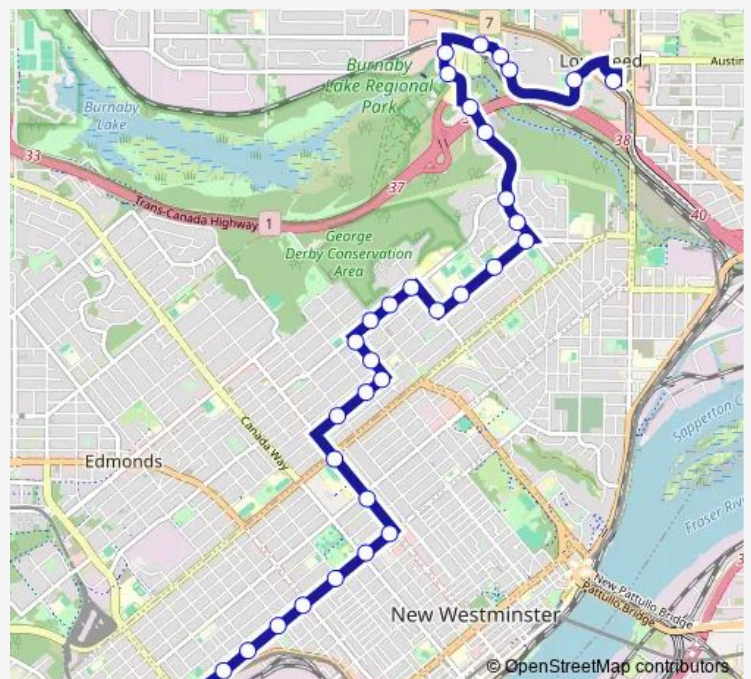

Westbound Edmonds St @ Mary Ave

Westbound Edmonds St @ Humphries Ave

Westbound Edmonds St @ Linden Ave

Westbound Edmonds St @ Kingsway

Westbound Edmonds St @ Salisbury Ave

Edmonds Station @ Bay 2

Route schedule

Westbound Armstrong Ave @ Coquitlam St — Edmonds Station @ Bay 2

Monday	15:15
Tuesday	15:15
Wednesday	15:15
Thursday	15:15
Friday	15:15
Saturday	—
Sunday	—

Route info

Direction: Westbound Armstrong Ave @ Coquitlam St

Stops: 21

Trip Duration: 0 hour 27 min

101 — Lougheed Station/22nd St Station

Direction

22nd Street Station @ Bay 5 — Lougheed Station @ Bay 2

32 stops

[Open route schedule](#)

22nd Street Station @ Bay 5

Saturday 06:00-01:25⁺¹

Sunday 07:30-00:24⁺¹

Route info

Direction: Lougheed Station @ Bay 4

Stops: 34

Trip Duration: 0 hour 45 min

Southbound 6th St @ 8th Ave

Westbound 6th Ave @ 6th St