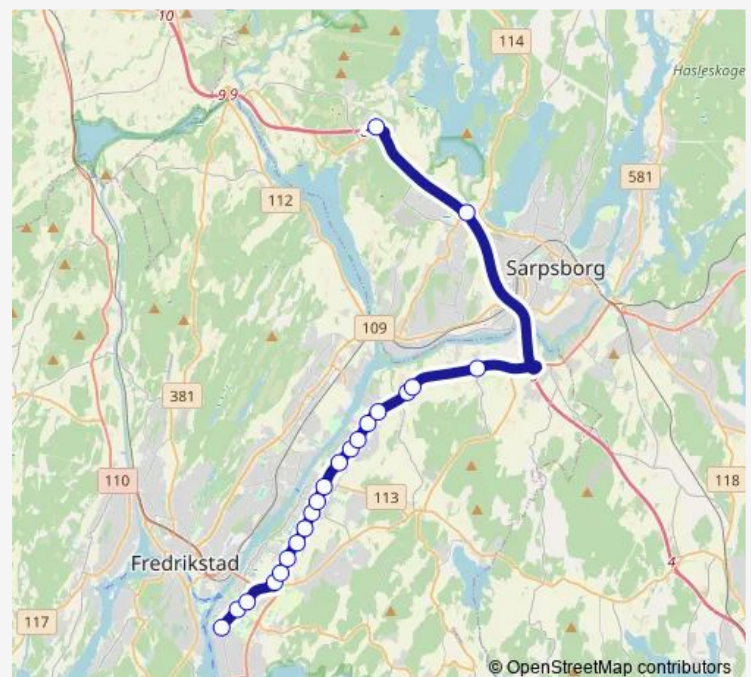

Thursday 15:15-16:15

Friday 15:15-16:15

Saturday —

Sunday —

Route info

Direction: Sykehuset Østfold Kalnes

Stops: 23

Trip Duration: 0 hour 25 min

■ 101 — Kongsten-Årum-Grålum-Kalnes

Kongsten

Vaterland snuplass

Direction

Vaterland snuplass — Sykehuset Østfold Kalnes

20 stops

[Open route schedule](#)

Vaterland snuplass

Thursday 06:10-07:15

Friday 06:10-07:15

Saturday —

Sunday —

Route info

Direction: Vaterland snuplass

Stops: 20

Trip Duration: 0 hour 30 min