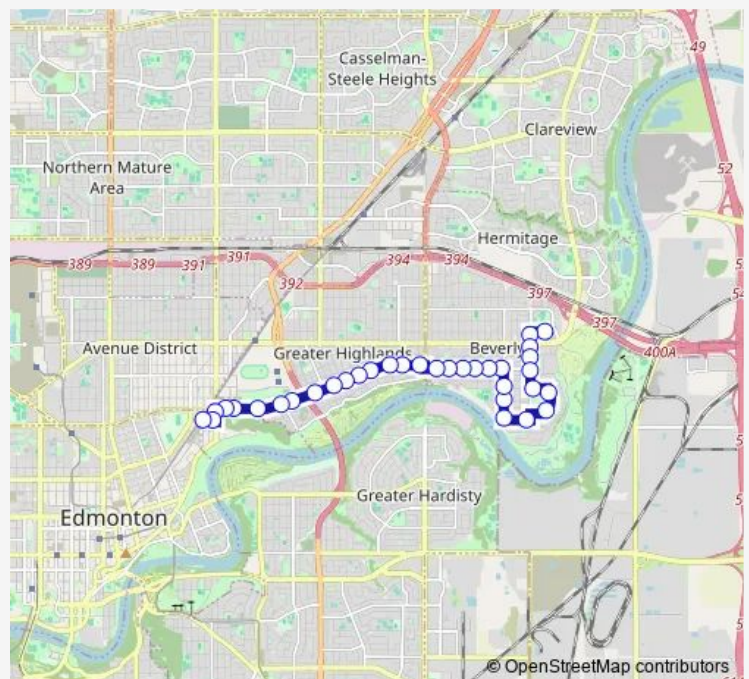

38 Street & 109 Avenue

38 Street & 111 Avenue

38 Street & 114 Avenue

40 Street & 114 Avenue

42 Street & 114 Avenue

44 Street & 114 Avenue

46 Street & 114 Avenue

48 Street & 114 Avenue

Thursday 04:57-23:57

Friday 04:57-23:57

Saturday 06:15-00:20⁺¹

Sunday 06:17-23:06

Route info

Direction: Abbottsfield Transit Centre Bay A

Stops: 34

Trip Duration: 0 hour 18 min

101 — Stadium - Abbottsfield

60 Street & 112 Avenue

62 Street & 112 Avenue

64 Street & 112 Avenue

66 Street & 112 Avenue

69 Street & 112 Avenue

73 Street & 112 Avenue

74 Street & 112 Avenue

76 Street & 112 Avenue

79 Street & 112 Avenue

80 Street & 112 Avenue

82 Street & 112 Avenue

82 Street & 111 Avenue

Stadium TC on 111 Avenue Bay F

Direction

Stadium TC on 111 Avenue Bay F — Abbotsfield Transit Centre Bay A