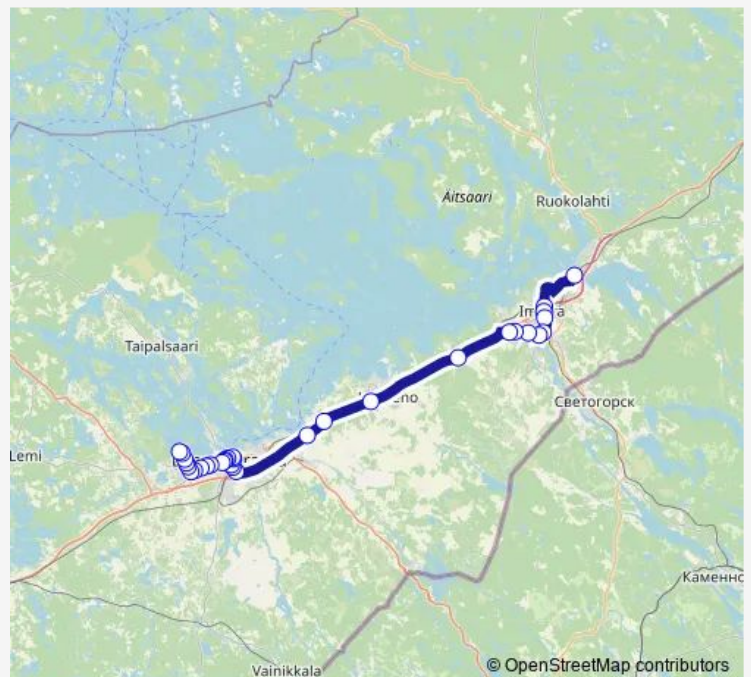

Bus 101 Lappeenranta-Imatra express

[Go to website](#)

Direction

LUT-Yliopisto — Vuoksenniska Imatra P

36 stops

[Open route schedule](#)

LUT-Yliopisto

Skinnarilankatu 24 keskustaan

Skinnarilankatu 20 keskustaan

Skinnarilankatu 14 keskustaan

Skinnarilankatu 6 keskustaan

Skinnarilankatu-Rantaniitynkatu keskustaan

Skinnarilankatu keskustaan

Helsingintie-Skinnarilankatu keskustaan

Helsingintie-Puolakatu keskustaan

Helsingintie-Kourula keskustaan

Helsingintie-Huhtiniemi keskustaan

Helsingintie-leirintäalue keskustaan

Helsingintie-Lavolankatu keskustaan

Suonionkatu 12 keskustaan

Lyseo I

Oleksi

Oikokatu I

Lappeenkatu E

Kauppakatu 67 keskustasta

Kauppakatu 73 keskustasta

Viipurintie keskustasta

Route schedule

LUT-Yliopisto — Vuoksenniska Imatra P

Monday 16:10

Tuesday 16:10

Wednesday 16:10

Thursday 16:10

Friday 16:10

Saturday —

Sunday —

Route info

Direction: LUT-Yliopisto

Stops: 36

Trip Duration: 1 hour 5 min

101 — Lappeenranta-Imatra express