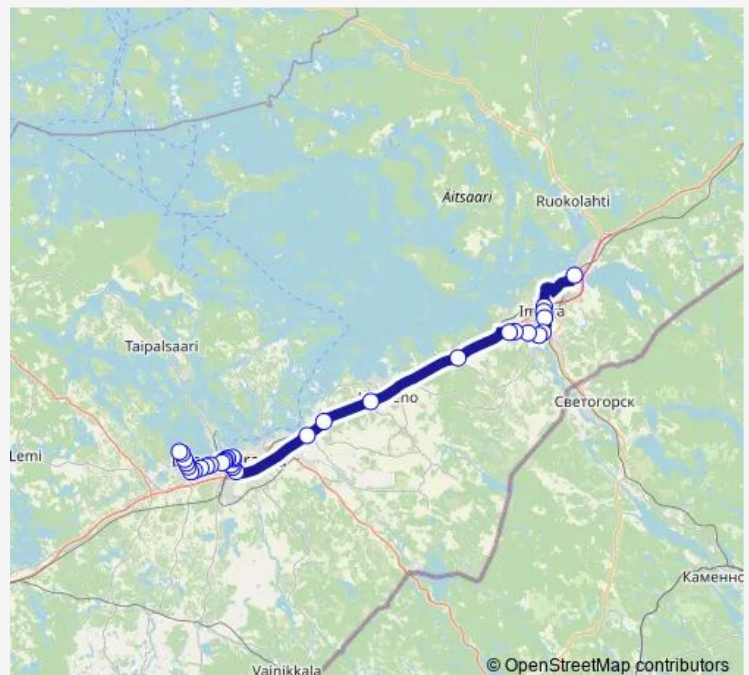

Bus 101 Lappeenranta-Imatra express

[Go to website](#)

Direction

LUT-Yliopisto — Vuoksenniska Peltolankatu P

36 stops

[Open route schedule](#)

LUT-Yliopisto

Skinnarilankatu 24 keskustaan

Skinnarilankatu 20 keskustaan

Skinnarilankatu 14 keskustaan

Skinnarilankatu 6 keskustaan

Skinnarilankatu-Rantaniitynkatu keskustaan

Skinnarilankatu keskustaan

Helsingintie-Skinnarilankatu keskustaan

Helsingintie-Puolankatu keskustaan

Helsingintie-Kourula keskustaan

Helsingintie-Huhtiniemi keskustaan

Helsingintie-leirintäalue keskustaan

Helsingintie-Lavolankatu keskustaan

Suonionkatu 12 keskustaan

Lyseo I

Oleksi

Oikokatu I

Lappeenkatu E

Kauppakatu 67 keskustasta

Kauppakatu 73 keskustasta

Viipurintie keskustasta

Route schedule

LUT-Yliopisto — Vuoksenniska Peltolankatu P

Monday 16:10

Tuesday 16:10

Wednesday 16:10

Thursday 16:10

Friday 16:10

Saturday —

Sunday —

Route info

Direction: LUT-Yliopisto

Stops: 36

Trip Duration: 1 hour 5 min

101 — Lappeenranta-Imatra express

BusMaps