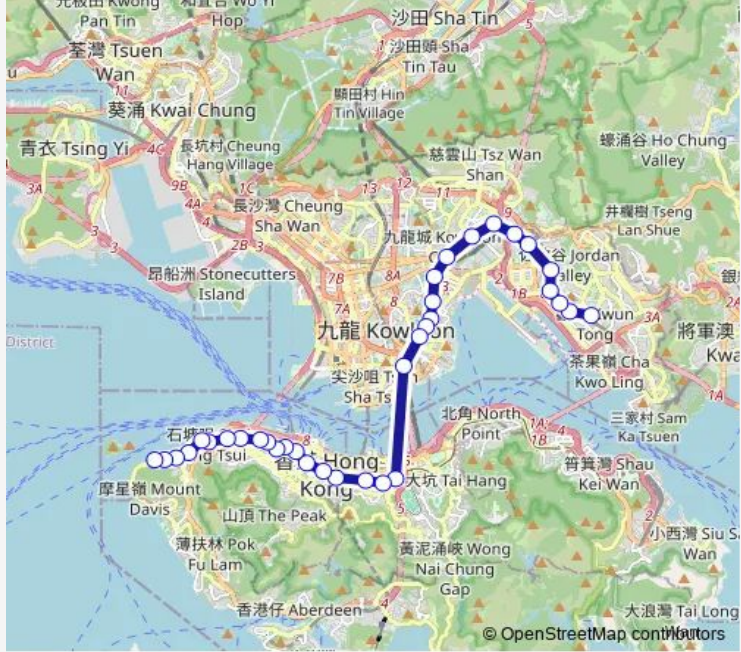

Route schedule

[Ctb] Kennedy Town|[Kmb+Ctb] Kennedy Town BUS Terminus/
Kennedy Town — [Kmb+Ctb] Kwun Tong (YUE MAN Square) BUS Terminus/
Kwun Tong (YUE MAN Square)|[Kmb] Kwun Tong (YUE MAN Square) BUS Terminus

Monday	05:30-00:12 ⁺¹
Tuesday	05:30-00:12 ⁺¹
Wednesday	05:30-00:12 ⁺¹
Thursday	05:30-00:12 ⁺¹
Friday	05:30-00:12 ⁺¹
Saturday	05:30-00:12 ⁺¹
Sunday	05:30-00:12 ⁺¹

Route info

Direction: [Ctb] Kennedy Town|[Kmb+Ctb] Kennedy Town BUS Terminus/
Kennedy Town

Stops: 35

Trip Duration: 1 hour 5 min

[Kmb+Ctb] Pottinger Street/
Pottinger Street, DES
Voeux Road Entral

[Ctb] Statue Square, DES Voeux Road Central[[Kmb+Ctb]
Statue Square/
Statue Square, DES Voeux Road
Central[[Kmb] Statue Square