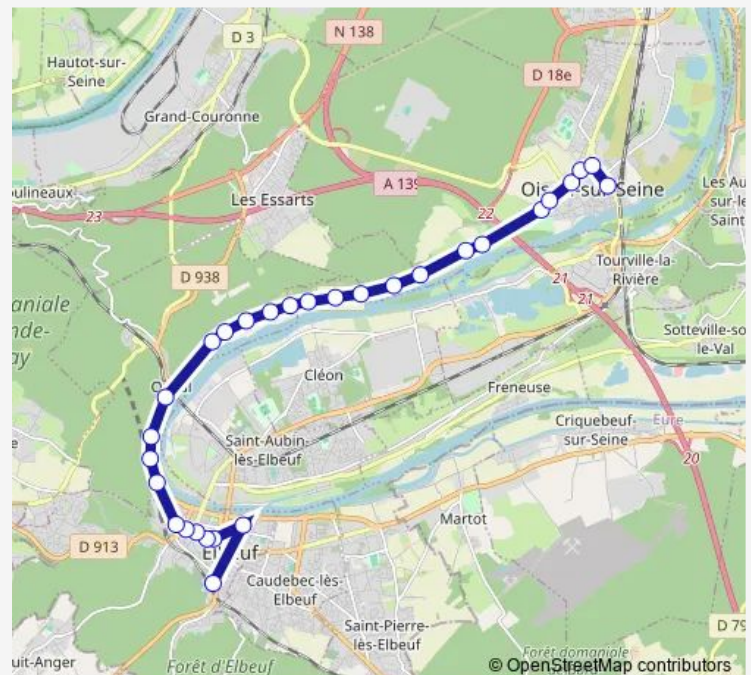

Saturday —

Sunday —

Route info

Direction: Collège Mandela

Stops: 29

Trip Duration: 0 hour 42 min

44 Route des Roches

Centre J. L'Herminier