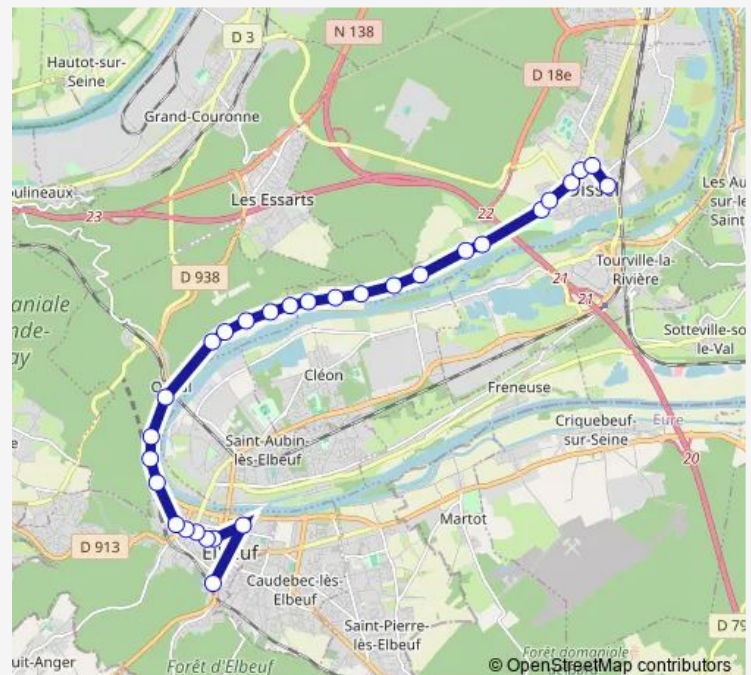

Saturday —

Sunday —

Route info

Direction: Collège Mandela

Stops: 29

Trip Duration: 0 hour 42 min

44 Route des Roches

Centre J. L'Herminier