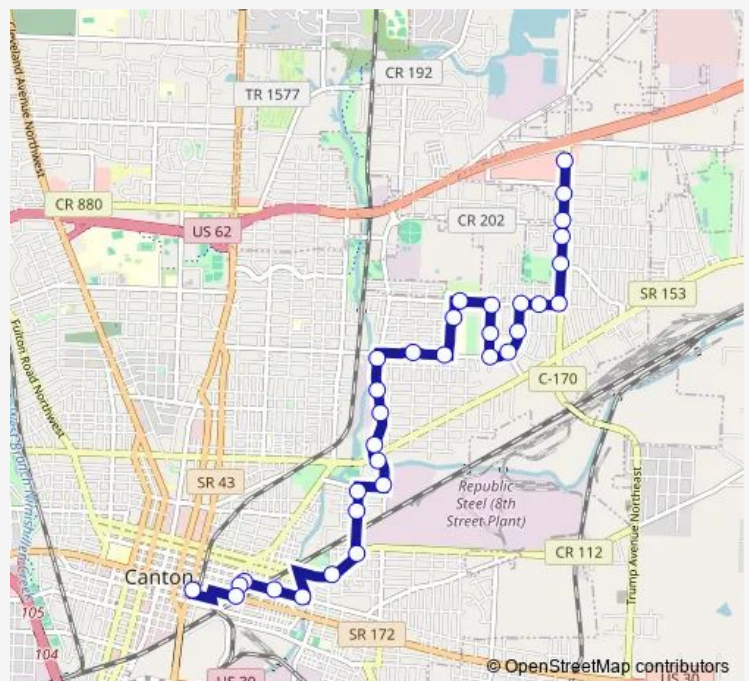

Wednesday 06:12-21:12

Thursday 06:12-21:12

Friday 06:12-21:12

Saturday 06:12-21:12

Sunday —

Route info

Direction: Harmont AND 35th ST NE - Walmart

Stops: 33

Trip Duration: 0 hour 28 min

101 — Harmont Walmart - Downtown Canton

Belden AVE AND Mahoning RD Ne

Belden AVE AND IRA Turpin Blvd Ne

Marion Motley Blvd AND Blecker PL Ne

Marion Motley Blvd AND Irwin PL Ne

Marion Motley Blvd AND 6TH/8TH ST Ne

6TH ST AND Schwalm AVE Ne

3RD ST AND Riverside DR Ne

3RD ST AND Young AVE Ne

3RD ST AND Struble AVE Ne

Gibbs AVE AND 2ND ST Ne

E Tuscarawas ST AND WC Henderson AVE Ne

Cornerstone Transit Center

Direction

Cornerstone Transit Center — Harmont AND 35th ST NE
- Walmart

42 stops

[Open route schedule](#)

Cornerstone Transit Center

Cherry AVE AND 4TH ST Ne

5TH ST AND Orchard AVE Ne

5TH ST AND Lloyd CT Ne

THE Ojays Pkwy AND 6TH ST Ne