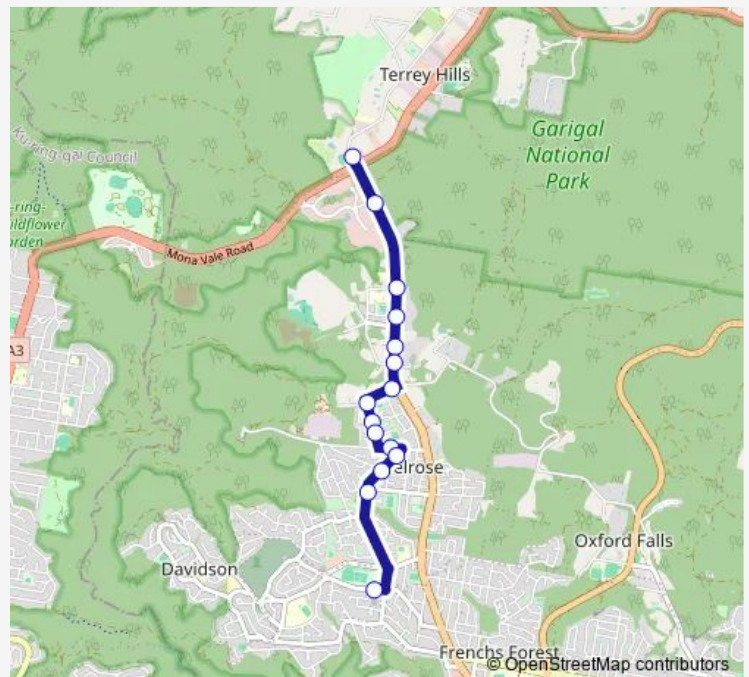

School Bus 101 Forestway Fresh Fruit Market to Frenchs Forest Showground

[Go to website](#)

Direction

Myoora Rd Before Mona Vale Rd — Blackbutts Rd Opp Frenchs Forest Showground

15 stops

[Open route schedule](#)

Myoora Rd Before Mona Vale Rd

Forest Way Opp Garigal Rd

Forest Way Opp Bundaleer St

Forest Way Opp Waldon Rd

Glenaeon Retirement Village, Forest Way

Forest Way At Glenaeon Av

Wyatt Av After Forest Way

Wyatt Park Tennis Centre, Cotentin Rd

Cotentin Rd Opp Stratford Dr

Cotentin Rd Before Nursery Pl

Belrose Public School, Ralston Av

Pringle Av Opp Ralston Av Shops

Pringle Av Opp Windrush Av

Pringle Av After Hews Pde

Blackbutts Rd Opp Frenchs Forest Showground

Route schedule

Myoora Rd Before Mona Vale Rd — Blackbutts Rd Opp Frenchs Forest Showground

Monday	07:03
Tuesday	07:03
Wednesday	07:03
Thursday	07:03
Friday	—
Saturday	—
Sunday	—

Route info

Direction: Myoora Rd Before Mona Vale Rd

Stops: 15

Trip Duration: 0 hour 12 min