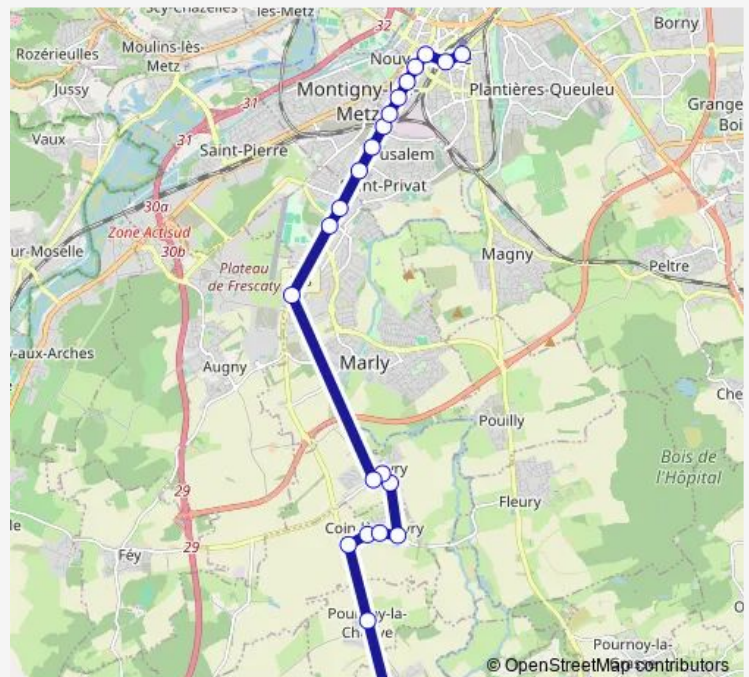

### Route schedule

Coin-SUR-Seille — Pole Multimodal

Monday 07:20-13:48

Tuesday 07:20-13:48

Wednesday 07:20-13:48

Thursday 07:20-13:48

Friday 07:20-13:48

Saturday 09:53-14:13

### Route info

Direction: Coin-SUR-Seille

Stops: 25

Trip Duration: 0 hour 37 min

Charles Petre

BON Secours

Arenes

Pole Multimodal