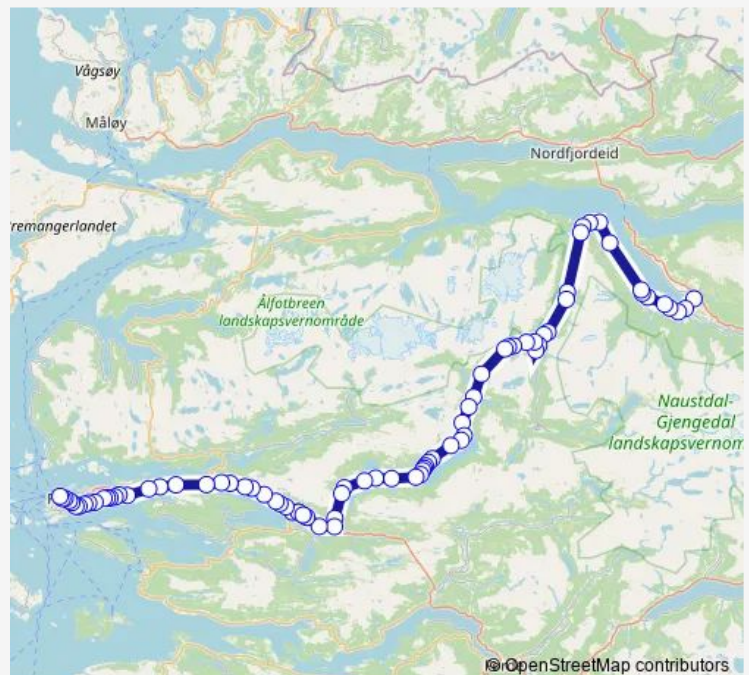

Thursday 08:15

Friday 08:15

Saturday —

Sunday —

Route info

Direction: Sandane rutebilstasjon

Stops: 80

Trip Duration: 2 hour 25 min

101 — Sandane-Hyen-Florø

BusMaps

Hope

Hope vest

Hope Svoa

Hopstøylen

Røyrvik

Heimset bru