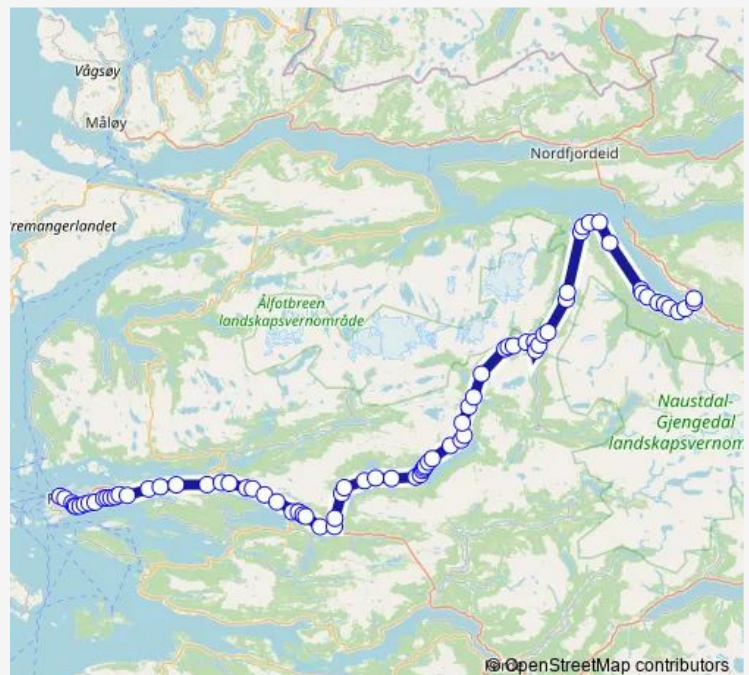

Local Bus Service 101 Sandane-Hyen-Florø

[Go to website](#)

Direction

Sandane rutebilstasjon — Florø terminal

80 stops

[Open route schedule](#)

Sandane rutebilstasjon

Bukta

Gloppen sement

Arnestad nedre

Gimmestad kyrkje

Rygg

Sande aust

Sande

Devik

Kvitenes

Hestenes

Hestenesøyra

Eikenes

Kleppenes

Osmundsnes

Holme

Holmestrand

Båtbyggeriet

Aa

Hyen

Flatane

Route schedule

Sandane rutebilstasjon — Florø terminal

Monday 08:15

Tuesday 08:15

Wednesday 08:15

Thursday 08:15

Friday 08:15

Saturday —

Sunday —

Route info

Direction: Sandane rutebilstasjon

Stops: 80

Trip Duration: 2 hour 25 min

101 — Sandane-Hyen-Florø

BusMaps