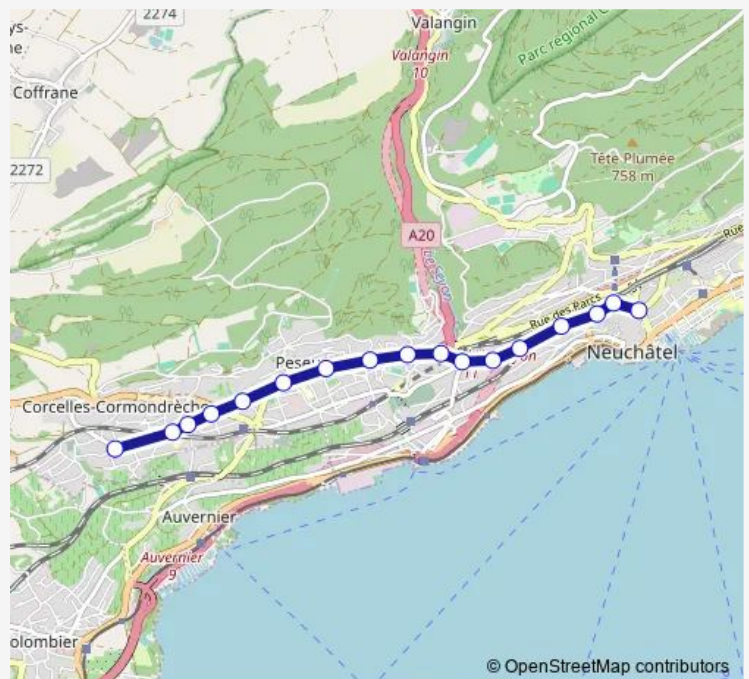

Peseux, Cévenols

Corcelles NE, Pharmacie

Corcelles NE, Nicole

Corcelles NE, Collège

Cormondrèche, Prieuré

Cormondrèche, Grand'Rue

Route schedule

Neuchâtel, Terreaux Muséum — Cormondrèche, Grand'Rue

Monday	—
Tuesday	—
Wednesday	—
Thursday	—
Friday	13:50
Saturday	—
Sunday	—

Route info

Direction: Neuchâtel, Terreaux Muséum

Stops: 18

Trip Duration: 0 hour 21 min

© OpenStreetMap contributors

Direction

Neuchâtel, Terreaux Muséum — Cormondrèche, Grand'Rue

Thursday —

Friday 13:34-15:34

Saturday —

Sunday —

Route info

Direction: Cormondrèche, Grand'Rue

Stops: 17

Trip Duration: 0 hour 21 min