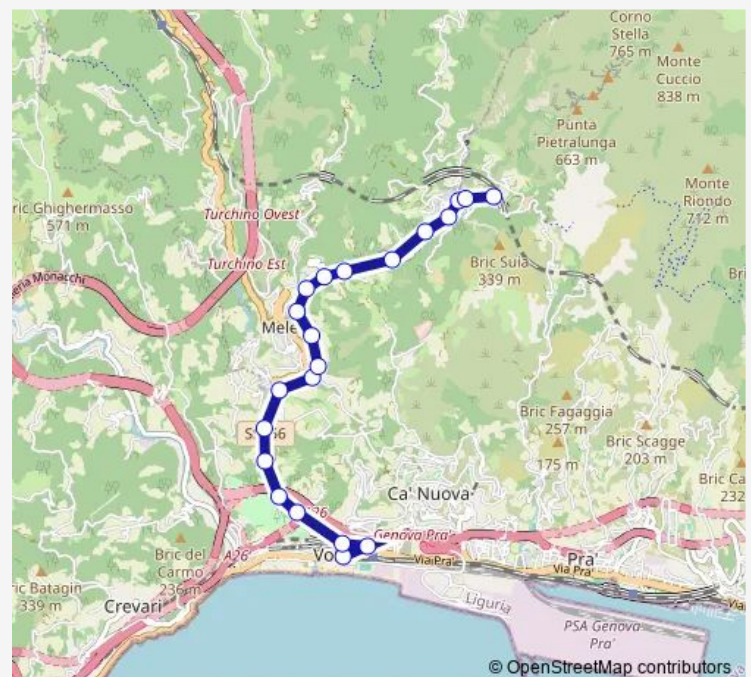

### Route schedule

Parks/Verita' — Acquasanta Fs/

Monday	05:45-20:30
Tuesday	05:45-20:30
Wednesday	05:45-20:30
Thursday	05:45-20:30
Friday	05:45-20:30
Saturday	—
Sunday	07:30-19:25

### Route info

Direction: Parks/Verita'

Stops: 21

Trip Duration: 0 hour 18 min

101 — Via Don Verita (Voltri) - Via Acquasanta (Fs)

## Direction

Acquasanta Fs/ — Parks/Verita'

22 stops

[Open route schedule](#)

Acquasanta Fs/

Acquasanta/Santuario

Acquasanta 1/Baiarda

Acquasanta 2/Corzetti

## Route schedule

Acquasanta/Santuario — Parks/Verita'

Monday 06:00-09:48

Tuesday 06:00-09:48

Wednesday 06:00-09:48

Thursday 06:00-09:48

Friday 06:00-09:48

Saturday —