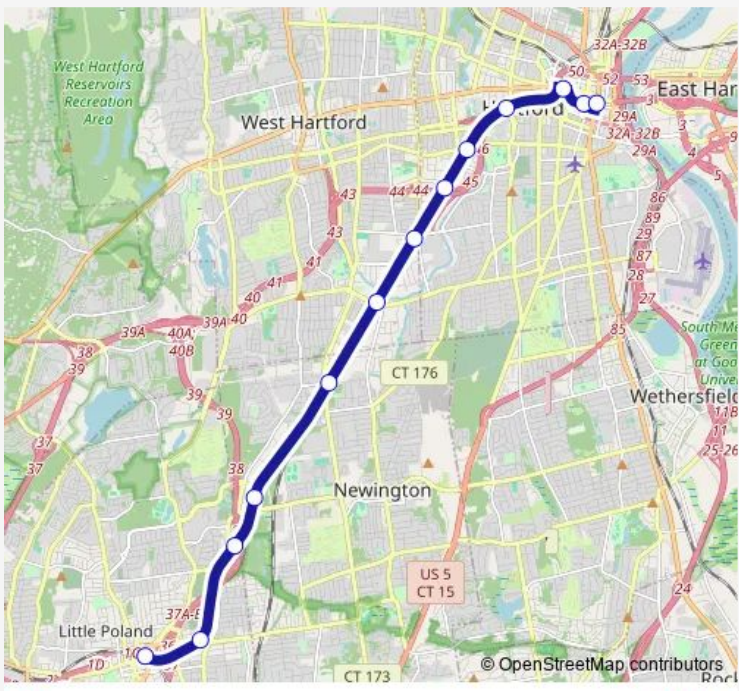

Bus 101 Hartford/NEW Britain

[Go to website](#)

Direction
 Main St @ Atheneum Sq — Ctfastrak Downtown New Britain Station @ Bay L
 13 stops
[Open route schedule](#)

- Main St @ Atheneum Sq
- Asylum St @ Trumbull St
- Asylum St @ High St
- Ctfastrak Sigourney St Stn @ Platform B
- Ctfastrak Parkville Stn @ Platform B
- Ctfastrak Kane St Stn @ Platform B
- Ctfastrak Flatbush Ave Stn @ Platform B
- Ctfastrak Elmwood Stn @ Platform B
- Ctfastrak Newington Jct Stn @ Platform B
- Ctfastrak Cedar St Stn @ Platform B
- Ctfastrak East St Stn @ Platform B
- Ctfastrak E Main St Stn @ Platform B
- Ctfastrak Downtown New Britain Station @ Bay L

Route schedule
 Main St @ Atheneum Sq — Ctfastrak Downtown New Britain Station @ Bay L

Monday	04:00-00:45 ⁺¹
Tuesday	04:00-00:45 ⁺¹
Wednesday	04:00-00:45 ⁺¹
Thursday	04:00-00:45 ⁺¹
Friday	04:00-00:45 ⁺¹
Saturday	05:00-00:45 ⁺¹
Sunday	06:40-20:40

Route info
 Direction: Main St @ Atheneum Sq
 Stops: 13
 Trip Duration: 0 hour 28 min

101 — Hartford/NEW Britain **BusMaps**

Direction

Ctfastrak Downtown New Britain Station @ Bay B — Main St @ Atheneum Sq

Jewell St @ Trumbull St

Main St @ Atheneum Sq

Route schedule

Ctfastrak Downtown New Britain Station @ Bay B — Main St @ Atheneum Sq

Monday 04:02-00:42⁺¹

Tuesday 04:02-00:42⁺¹

Wednesday 04:02-00:42⁺¹

Thursday 04:02-00:42⁺¹