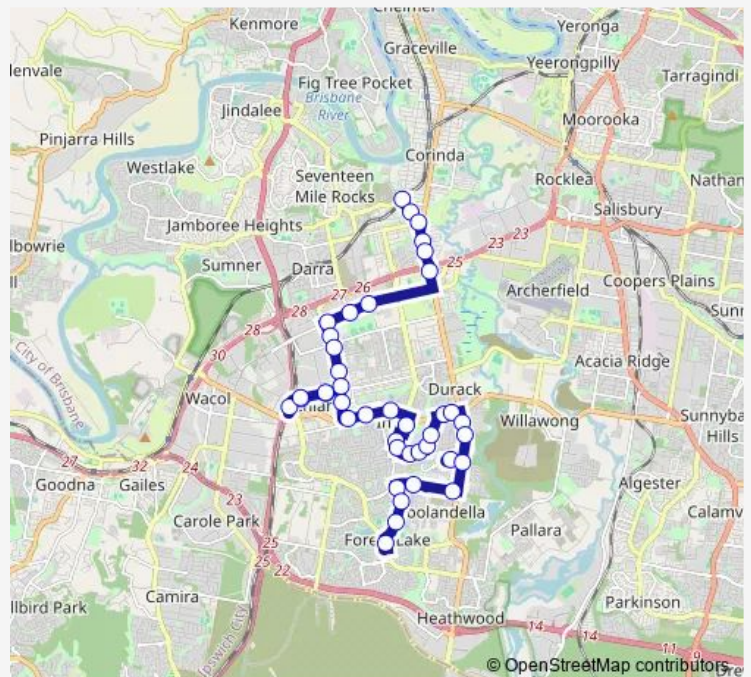

Partridge St at Partridge North, stop 72

Inala station, platform D

Inala Ave at Gannett Street, stop 79/57

Inala Ave at Poinsettia Street, stop 78/58

Poinsettia St at Richlands Campus, stop 77/59

Route schedule

Route info

Direction: Forest Lake Shops

Stops: 41

Trip Duration: 0 hour 51 min

101 — Forest Lake - Oxley Station via Inala Durack

Poinsettia St near Mira St, stop 76

Archerfield Rd at Court House

Pine Rd near Orchard Rd

Pine Rd at Lions

Richlands bus station, stop B

Pine Rd at Lions

Pine Rd near Orchard Rd

Archerfield Rd at McEwan Park

Archerfield Rd near Littleton Rd

Archerfield Rd near Freeman Rd, stop 71

Archerfield Rd near West Link Pl

Boundary Rd near Archerfield Rd

Boundary Rd near Acanthus St

Boundary Rd at Oxley Pines, stop 70

Blunder Rd at Blunder - Oxley, stop 66

Oxley Rd at Oxley School, stop 65

Oxley Rd at Bayford Street, stop 64