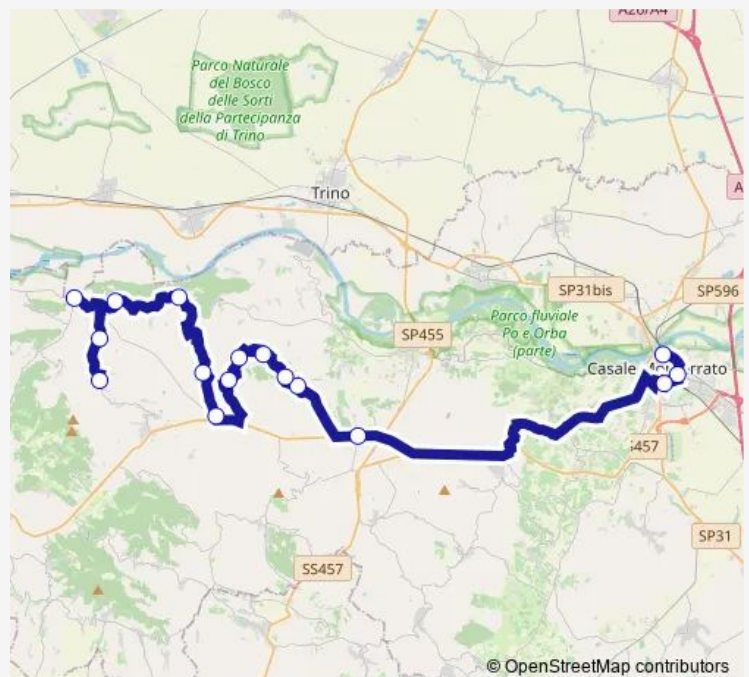

Mombello Monferrato - Frazione Pozzengo

Gabiano - Cantavenna

Gabiano

Gabiano - Localita' Piagera

Gabiano - Frazione Sessana

Gabiano - Frazione Varengo

Route schedule

Casale Monferrato - Piazza Venezia — Gabiano - Frazione Varengo

Monday 13:10

Tuesday 13:10

Wednesday 13:10

Thursday 13:10

Friday 13:10

Saturday 13:10

Sunday —

Route info

Direction: Casale Monferrato - Piazza Venezia

Stops: 16

Trip Duration: 1 hour 15 min

Direction

Gabiano - Frazione Varengo — Casale Monferrato - Corso Indipendenza

3 stops

[Open route schedule](#)

Gabiano - Frazione Varengo

Mombello Monferrato - Localita' Gaminella

Casale Monferrato - Corso Indipendenza

Route schedule

Gabiano - Frazione Varengo — Casale Monferrato - Corso Indipendenza

Monday 14:25

Tuesday 14:25

Wednesday 14:25