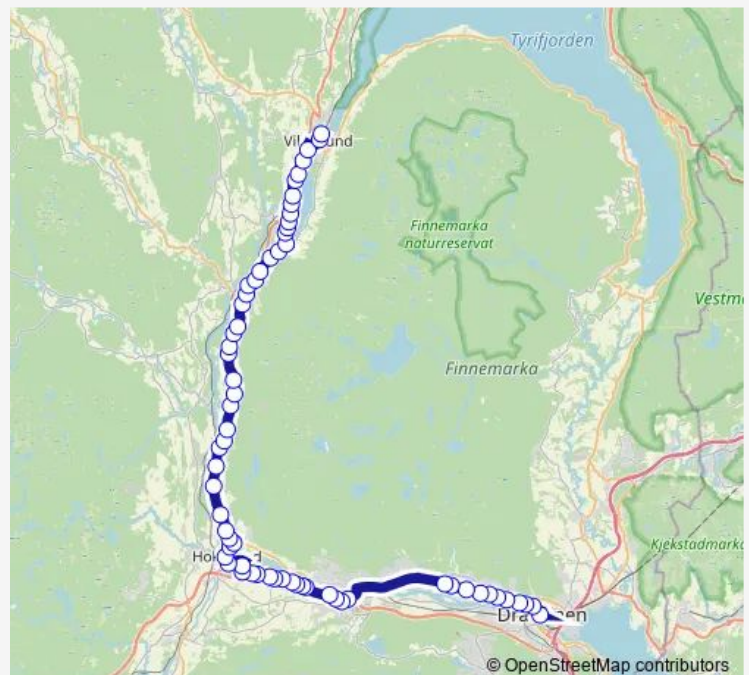

## Route schedule

Hønefoss sentrum — Bragernes torg

Monday 05:27-21:27

Tuesday 05:27-21:27

Wednesday 05:27-21:27

Thursday 05:27-21:27

Friday 05:27-21:27

Saturday 06:57-20:57

## Route info

Direction: Hønefoss sentrum

Stops: 104

Trip Duration: 2 hour 0 min

Støa Tyristrand

Tyristrand

Trollborgen

Hollerud