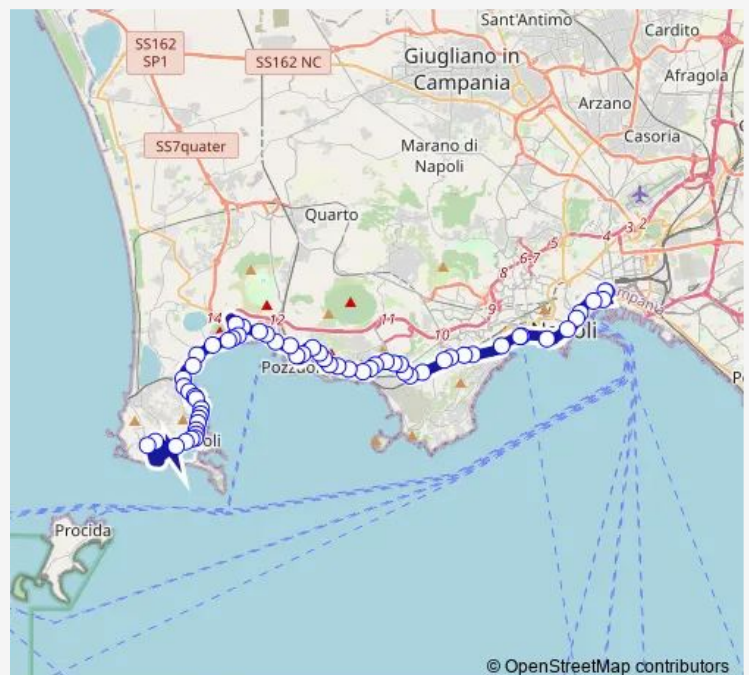

Route schedule

Napoli - Porta Nolana Staz Eav — Monte di Procida - Comune

Monday 05:00-24:00

Tuesday 05:00-24:00

Wednesday 05:00-24:00

Thursday 05:00-24:00

Friday 05:00-24:00

Saturday 05:00-24:00

Sunday 05:00-24:00

Route info

Direction: Napoli - Porta Nolana Staz Eav

Stops: 61

Trip Duration: 1 hour 20 min

101 — Napoli - Monte di Procida

Napoli - Via S. Gennaro , Casa Cantoniera

Napoli - Via S. Gennaro , df Parco Russo