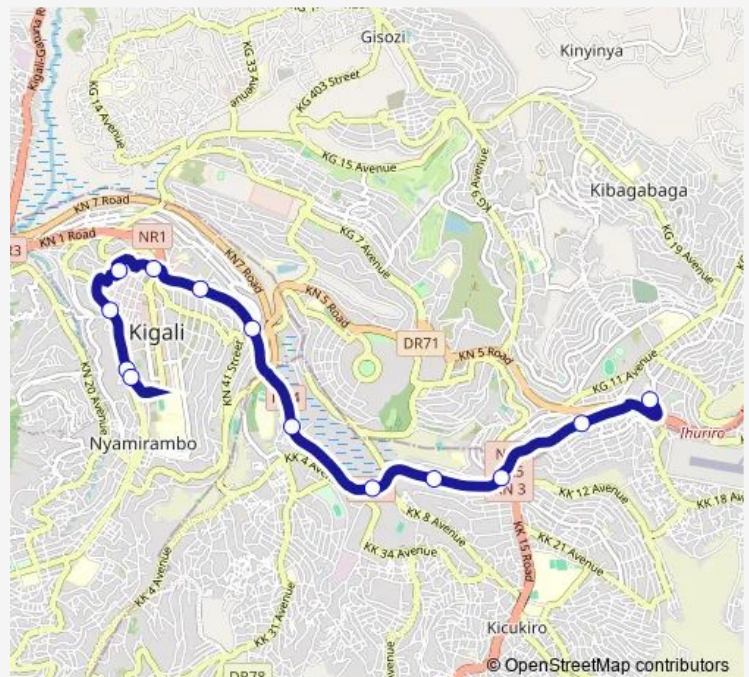

Bus 101 KBS - Zone I - 101

[Go to website](#)

Direction

Remera taxi park — Unknown

14 stops

[Open route schedule](#)

Remera taxi park

Unknown

sonatube

sonatubes stop

Cher stop

rwandex stop

Mironko stop

q Zaire stop

ku mazi stop

Unknown

St paul

rubangura stop

down town bus stop

Unknown

Route schedule

Remera taxi park — Unknown

Monday 06:57

Tuesday 06:57

Wednesday 06:57

Thursday 06:57

Friday 06:57

Saturday —

Sunday —

Route info

Direction: Remera taxi park

Stops: 14

Trip Duration: 0 hour 35 min

101 — KBS - Zone I - 101