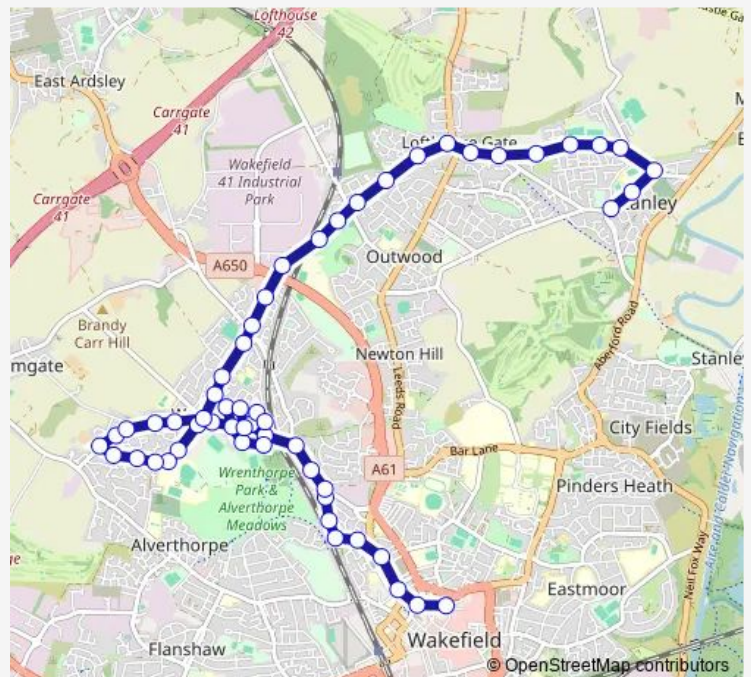

Wrenthorpe Rd Rishworth Close

Silcoates Lane Recreation Ground

Silcoates Ln Silcoates Drive

Route schedule

Stanley Lane Ends — Bus Station stand 2

Monday 06:16-15:48

Tuesday 06:16-15:48

Wednesday 06:16-15:48

Thursday 06:16-15:48

Friday 06:16-15:48

Saturday 08:43-15:48

Sunday —

Route info

Direction: Stanley Lane Ends

Stops: 53

Trip Duration: 0 hour 35 min

101 — Wakefield - Stanley

Silcoates Lane Toll Bar Ln

Silcoates Lane Toll Bar Ln

Silcoates Lane The Mount

Silcoates Ln Wrenthorpe Lane

Wrenthorpe Lane Silcoates Ln

Wrenthorpe Lane Lindale La

Wrenthorpe Lane Lindale Ln