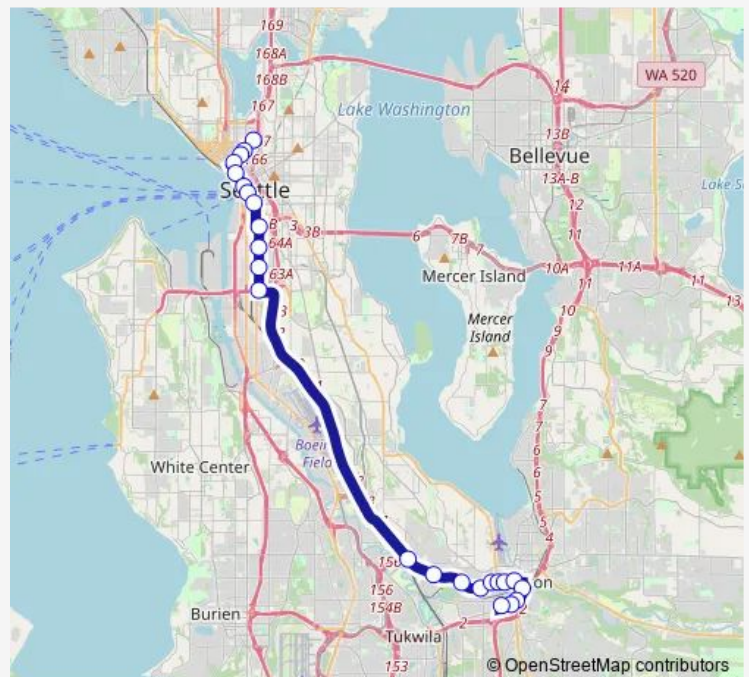

Bus 101

[Go to website](#)

Direction

South Renton Park & Ride - Bay 2 — Howell St & 9th Ave

24 stops

[Open route schedule](#)

- South Renton Park & Ride - Bay 2
- S Grady Way & Talbot Rd S
- S Grady Way & Wells Ave S
- Main Ave S & S 4th St
- Mill Ave S & Houser Way S
- Renton Transit Center - Bay 5
- S 2nd St & Shattuck Ave S
- SW Sunset Blvd & Rainier Ave S
- SW Sunset Blvd & Stevens Ave Sw
- SW Sunset Blvd & Oakesdale Ave Sw
- Martin L King Jr Way S & 68th Ave S
- Martin L King Jr Way S & S 129th St
- Sodo Busway & S Spokane St
- Sodo Busway & S Lander St
- Sodo Busway & S Holgate St
- Sodo Busway & S Royal Brougham Way
- 4th Ave S & S Royal Brougham Way
- 4th Ave S & S Jackson St
- 4th Ave & James St
- 4th Ave & Madison St
- 4th Ave & Union St

Route schedule

South Renton Park & Ride - Bay 2 — Howell St & 9th Ave

Monday	05:47-23:20
Tuesday	05:47-23:20
Wednesday	—
Thursday	05:47-23:20
Friday	05:47-23:20
Saturday	06:20-23:55
Sunday	06:56-23:56

Route info

Direction: South Renton Park & Ride - Bay 2

Stops: 24

Trip Duration: 0 hour 47 min

101

4th Ave & Pike St

Olive Way & 6th Ave

Howell St & 9th Ave

Direction

Wednesday —

Thursday 05:31-00:45⁺¹

Friday 05:31-00:45⁺¹

Saturday 07:17-00:56⁺¹

Sunday 08:03-00:53⁺¹

Route info

Direction: Stewart St & Yale Ave N

Stops: 24