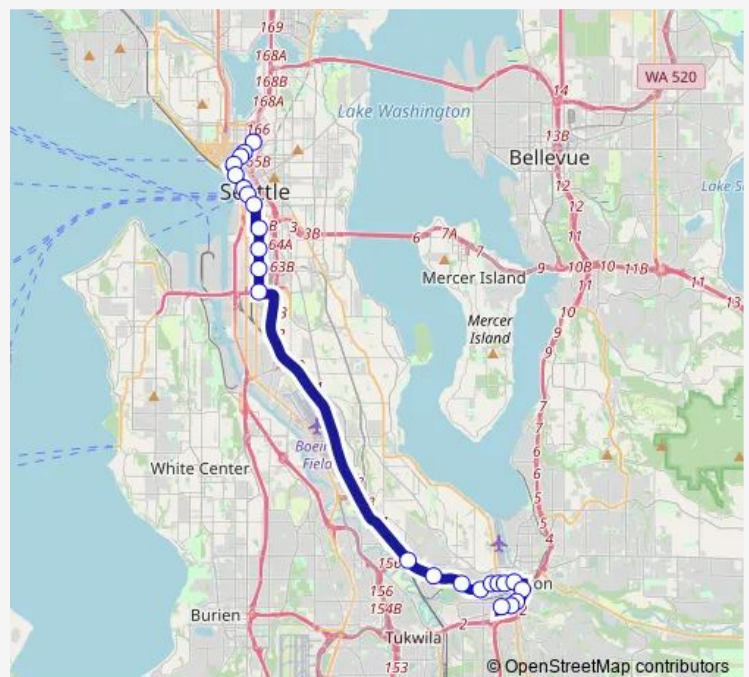

Renton Transit Center - Bay 6

Main Ave S & S 4th St

### Route schedule

Stewart St & Yale Ave N — Lake Ave S & S Grady Way - Bay 4

Monday	05:31-00:45 <sup>+1</sup>
Tuesday	05:31-00:45 <sup>+1</sup>
Wednesday	—
Thursday	05:31-00:45 <sup>+1</sup>
Friday	05:31-00:45 <sup>+1</sup>
Saturday	07:17-00:56 <sup>+1</sup>
Sunday	08:03-00:53 <sup>+1</sup>

### Route info

Direction: Stewart St & Yale Ave N

Stops: 24

Trip Duration: 0 hour 49 min

101

S Grady Way & Williams Ave S

Sr 515 & South Grady Way

Lake Ave S & S Grady Way - Bay 4

## Direction

South Renton Park & Ride - Bay 2 — Howell St & 9th Ave

24 stops

[Open route schedule](#)

South Renton Park & Ride - Bay 2

S Grady Way & Talbot Rd S

S Grady Way & Wells Ave S

Main Ave S & S 4th St