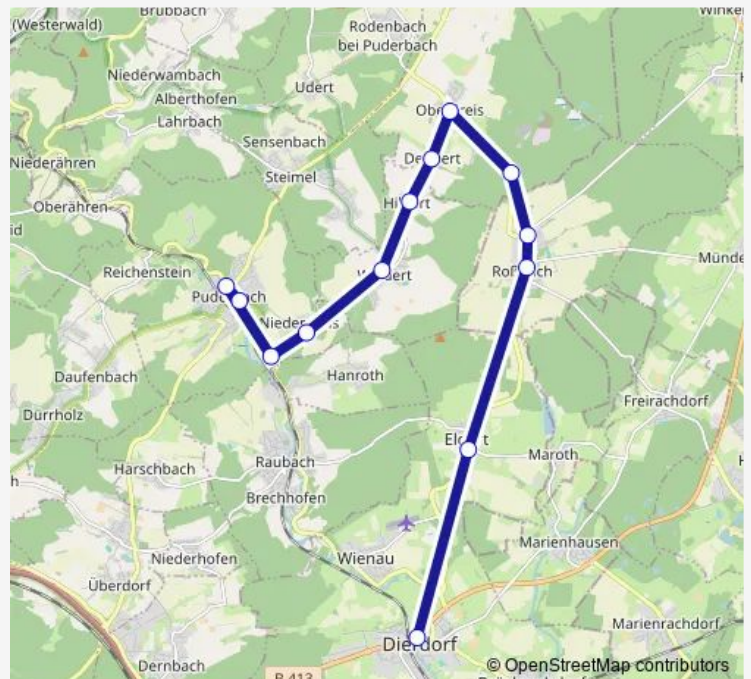

Saturday —

Sunday —

Route info

Direction: Puderbach Schulzentrum

Stops: 13

Trip Duration: 0 hour 31 min

Direction

Dierdorf Elgert Feuerwehr — Puderbach Schulzentrum

12 stops

[Open route schedule](#)

Dierdorf Elgert Feuerwehr

Roßbach (Westerw) Turnhalle

Roßbach (Westerw) Ringstraße

Oberdreis Tonzeche

Oberdreis Dorfplatz

Oberdreis Dendert

Monday 07:00

Tuesday 07:00

Wednesday 07:00

Thursday 07:00

Friday 07:00

Saturday —

Sunday —

Route info

Direction: Dierdorf Elgert Feuerwehr

Stops: 12

Trip Duration: 0 hour 22 min

101 Bus time schedules and route maps are available in an offline PDF at busmaps.com. Use the busmaps.com website to see live bus times, train schedule or subway schedule, and step-by-step directions for all public transit in Altenkirchen