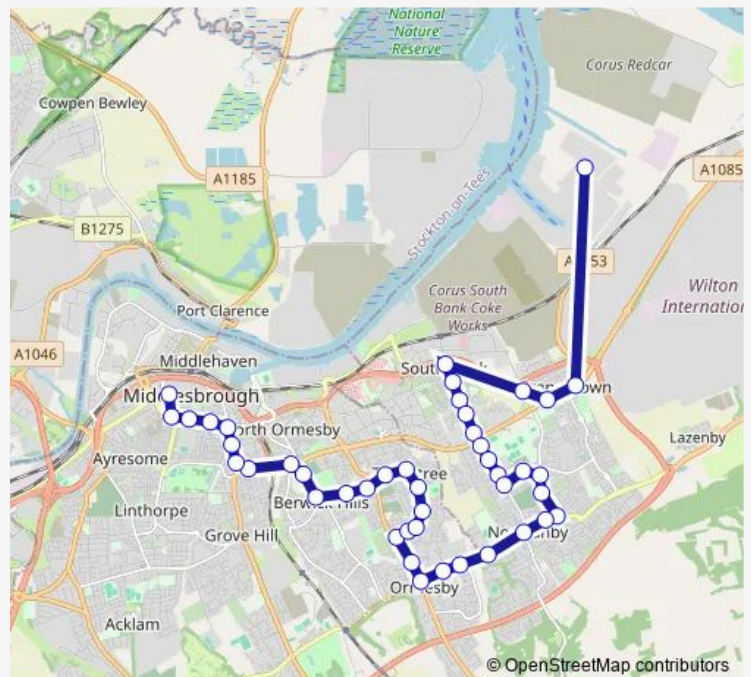

Durnford Road

The Greenway South End

Leamington Grove

Route schedule

Bus Station Stand 3 — Tesco Distribution Centre

Monday 05:05-21:00

Tuesday 05:05-21:00

Wednesday 05:05-21:00

Thursday 05:05-21:00

Friday 05:05-21:00

Saturday 05:05-21:00

Sunday 05:05-21:00

Route info

Direction: Bus Station Stand 3

Stops: 44

Trip Duration: 0 hour 50 min

101 — Middlesbrough Bus Station - Teesport Tesco

Roundabout - Cargo Fleet Lane

Stapleford Road

Spencerbeck Farm

Normanby Hall Park

Woodman Arms

Woodgarth

Chancel Way

Direction

Tesco Distribution Centre — Bus Station Stand 11

44 stops

[Open route schedule](#)

Tesco Distribution Centre

St David's Road

Youth and Community Centre

Telephone Exchange