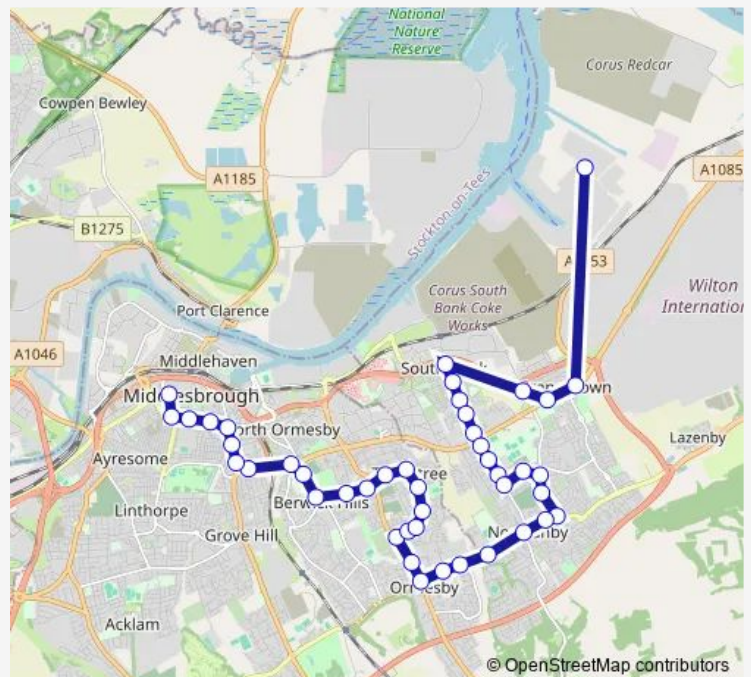

Durnford Road

The Greenway South End

Leamington Grove

Route schedule

Bus Station Stand 3 — Tesco Distribution Centre

Monday 05:05-21:00

Tuesday 05:05-21:00

Wednesday 05:05-21:00

Thursday 05:05-21:00

Friday 05:05-21:00

Saturday 05:05-21:00

Sunday 05:05-21:00

Route info

Direction: Bus Station Stand 3

Stops: 44

Trip Duration: 0 hour 45 min

101 — Middlesbrough Bus Station - Teesport Tesco

Roundabout - Cargo Fleet Lane

Stapleford Road

Spencerbeck Farm

Normanby Hall Park

Woodman Arms

Woodgarth

Chancel Way

Direction

Tesco Distribution Centre — Bus Station Stand 11

44 stops

[Open route schedule](#)

Tesco Distribution Centre

St David's Road

Youth and Community Centre

Telephone Exchange