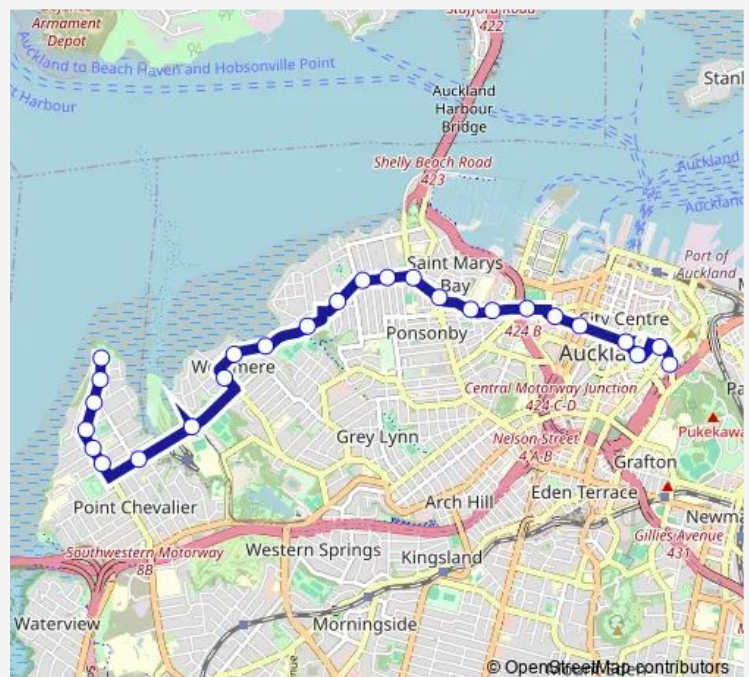

Thursday 07:07-08:43

Friday 07:07-08:43

Saturday —

Sunday —

Route info

Direction: Coyle Park

Stops: 26

Trip Duration: 0 hour 34 min

101

International Convention Centre

Lorne Street

Auckland Art Gallery

University General Library

University of Auckland

Direction

University of Auckland — Coyle Park

25 stops

[Open route schedule](#)

University of Auckland

AUT City Campus

Skycity Auckland

Nelson Street

Victoria Park Market

Franklin Road

Thursday 15:00-17:40

Friday 15:00-17:40

Saturday —

Sunday —

Route info

Direction: University of Auckland

Stops: 25

Trip Duration: 0 hour 36 min