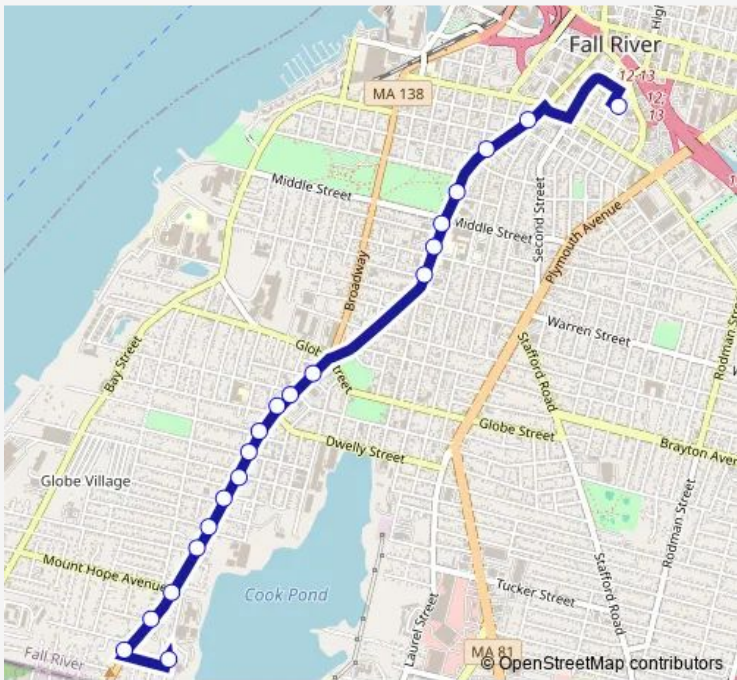

Bus 101 South Main

[Go to website](#)

Direction
 Srta Fall River Terminal — Shove St and Broad St
 20 stops
[Open route schedule](#)

- Srta Fall River Terminal
- S Main St and Morgan St
- S Main St and Division St
- S Main St and Park St
- S Main St and Middle St
- S Main St and Osborne St
- S Main St and Rockland St
- S Main St and Hall St
- S Main St and Slade St
- S Main St and Dwelly St
- S Main St and Birch St
- S Main St and King Phillip St
- S Main St and Charles St
- S Main St and Hicks St
- S Main St and Walter St
- S Main St and Woodman St
- S Main St and Mt Hope Ave
- S Main St and Howland St
- S Main St and Broad St
- Shove St and Broad St

Route schedule
 Srta Fall River Terminal — Shove St and Broad St

Monday	06:10-20:40
Tuesday	06:10-20:40
Wednesday	06:10-20:40
Thursday	06:10-20:40
Friday	06:10-20:40
Saturday	06:10-20:40
Sunday	06:10-17:45

Route info
 Direction: Srta Fall River Terminal
 Stops: 20
 Trip Duration: 0 hour 15 min

101 — South Main **BusMaps**

Direction

Shove St and Broad St — Srta Fall River Terminal

27 stops

[Open route schedule](#)

Tuesday 15:26

Wednesday 15:26

Thursday 15:26

Friday 15:25-15:26

Saturday —

Sunday —

Route info

Direction: Srta Fall River Terminal