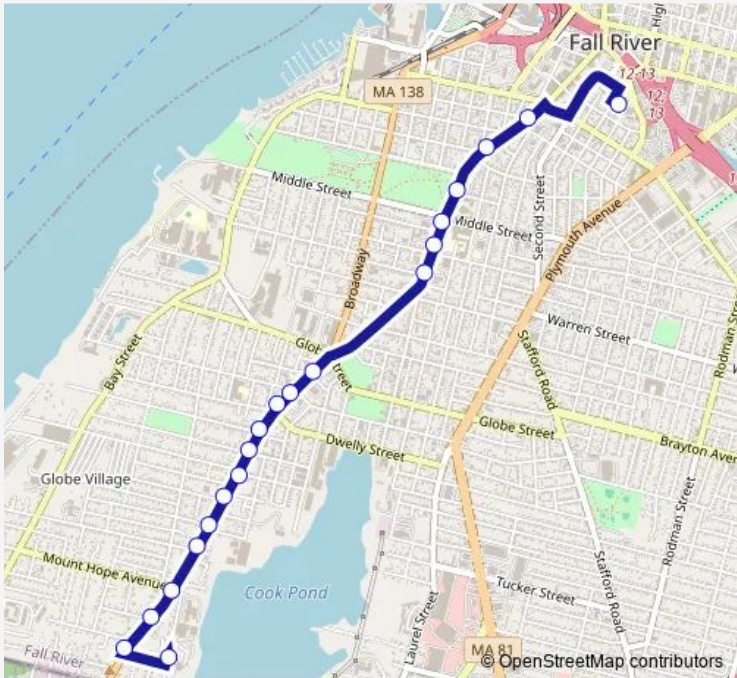

**Bus 101 South Main**

[Go to website](#)

**Direction**  
 Srta Fall River Terminal — Shove St and Broad St  
 20 stops  
[Open route schedule](#)

- Srta Fall River Terminal
- S Main St and Morgan St
- S Main St and Division St
- S Main St and Park St
- S Main St and Middle St
- S Main St and Osborne St
- S Main St and Rockland St
- S Main St and Hall St
- S Main St and Slade St
- S Main St and Dwelly St
- S Main St and Birch St
- S Main St and King Phillip St
- S Main St and Charles St
- S Main St and Hicks St
- S Main St and Walter St
- S Main St and Woodman St
- S Main St and Mt Hope Ave
- S Main St and Howland St
- S Main St and Broad St
- Shove St and Broad St

**Route schedule**  
 Srta Fall River Terminal — Shove St and Broad St

Monday	06:10-20:40
Tuesday	06:10-20:40
Wednesday	06:10-20:40
Thursday	06:10-20:40
Friday	06:10-20:40
Saturday	06:10-20:40
Sunday	06:10-17:45

**Route info**  
 Direction: Srta Fall River Terminal  
 Stops: 20  
 Trip Duration: 0 hour 15 min

101 — South Main **BusMaps**

**Direction**

Shove St and Broad St — Srta Fall River Terminal

27 stops

[Open route schedule](#)

## Route info

Direction: Shove St and Broad St

Stops: 27

Trip Duration: 0 hour 13 min

Fall River Justice Center

Srta Fall River Terminal

**Direction**

Srta Fall River Terminal — Shove St and Broad St