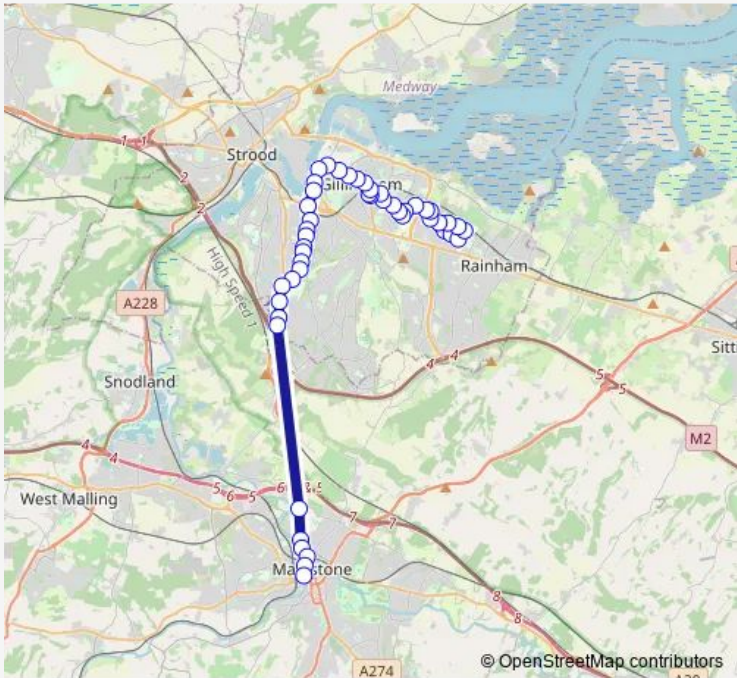

Bus 101 Gillingham - Maidstone

[Go to website](#)

Direction
 The Cannon — Duncan Road
 35 stops
[Open route schedule](#)

- The Cannon
-
- Pudding Lane
-
- Earl Street
-
- Brenchley Gardens
-
- Maidstone East Railway Station
-
- Kent History and Library Centre
-
- Springfield
-
- Petrol Station
-
- Cobtree Golf Course
-
- Asda
-
- Watson Avenue
-
- Tiger Moth
-
- Horsted Way
-
- The Ridgeway
-
- Wallace Road
-
- Huntsmans Corner
-
- Letchworth Avenue
-
- Football Ground
-
- Cemetery
-
- Gladstone Road
-
- Westmount Avenue

Route schedule
 The Cannon — Duncan Road

Monday	07:22-08:08
Tuesday	07:22-08:08
Wednesday	07:22-08:08
Thursday	07:22-08:08
Friday	07:22-08:08
Saturday	—
Sunday	—

Route info
 Direction: The Cannon
 Stops: 35
 Trip Duration: 0 hour 56 min