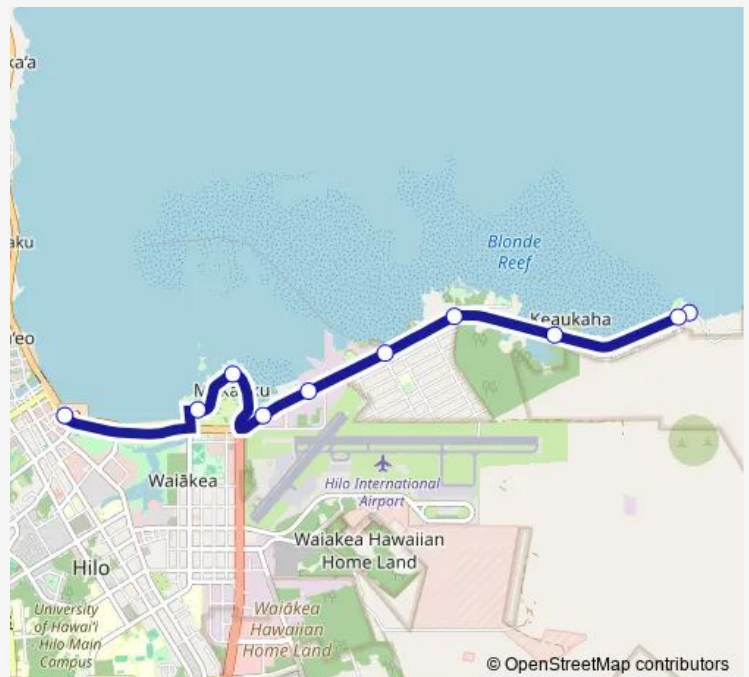

Kalaniana'ole Ave @ Seaside Restaurant

Kings Landing

Route schedule

Mo'oheau Bus Terminal (329 Kamehameha Ave) — Kings Landing

Monday	06:15-19:15
Tuesday	06:15-19:15
Wednesday	06:15-19:15
Thursday	06:15-19:15
Friday	06:15-19:15
Saturday	06:15-19:15
Sunday	—

Route info

Direction: Mo'oheau Bus Terminal (329 Kamehameha Ave)

Stops: 9

Trip Duration: 0 hour 28 min

101 — Intra Hilo Keaukaha

Direction

Kings Landing — Mo'ohau Bus Terminal (329 Kamehameha Ave)

10 stops

[Open route schedule](#)

Kings Landing

End of Kalaniana'ole Ave @ King's Landing/Richardson's Beach Park

Kalaniana'ole Ave @ Carlsmith Beach Park

Kalaniana'ole Ave @ Onekahakaha Road - Onekahakaha Beach Park

Saturday —

Sunday 09:15-17:15

Route info

Direction: Mo'ohau Bus Terminal (329 Kamehameha Ave)

Stops: 16

Trip Duration: 0 hour 38 min

101 Bus time schedules and route maps are available in an offline PDF at busmaps.com. Use the busmaps.com website to see live bus times, train schedule or subway schedule, and step-by-step directions for all public transit in Hilo