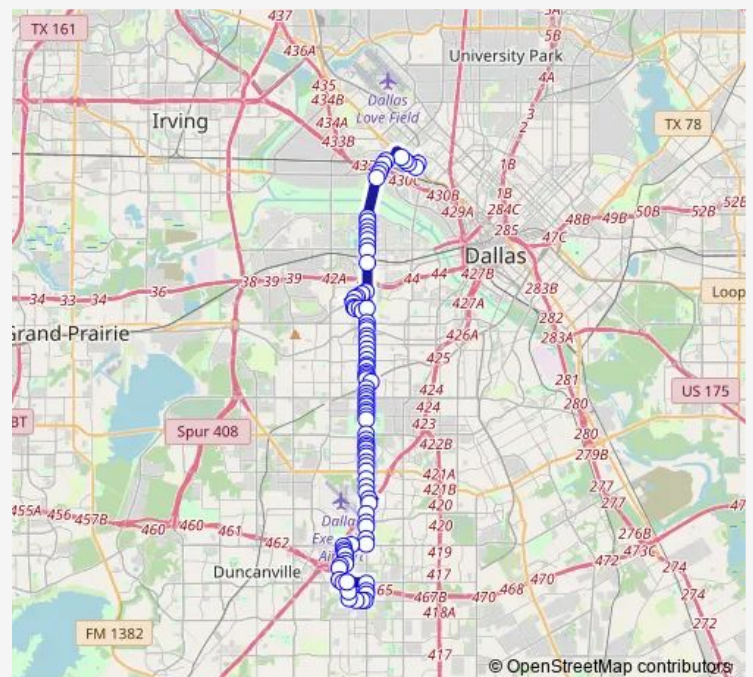

Hampton @ Commerce - S - Ns

FT Worth @ Hampton - W - Fs

FT Worth @ Colorado - W - Fs

Route schedule

Southwest Medical District/Parkland — Wheatland @ OLD Hickory - W - Fs

Monday	04:06-00:36 ⁺¹
Tuesday	04:06-00:36 ⁺¹
Wednesday	04:06-00:36 ⁺¹
Thursday	04:06-00:36 ⁺¹
Friday	04:06-00:36 ⁺¹
Saturday	05:06-00:36 ⁺¹
Sunday	05:06-00:36 ⁺¹

Route info

Direction: Southwest Medical District/Parkland

Stops: 96

Trip Duration: 1 hour 8 min

101 — Hampton

FT Worth @ Walter - W - Fs

FT Worth @ Parkcrest - W - Ns

Bahama @ FT Worth - S - Fs