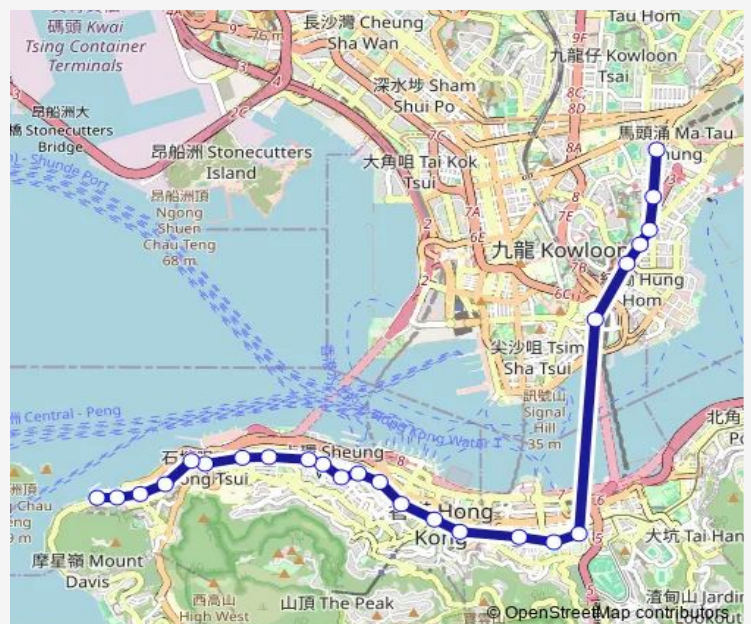

[Ctb] Admiralty Station - Pacific Place, Queensway[[Kmb+Ctb] Pacific Place/
Admiralty Station - Pacific Place, Queensway[[Kmb] Pacific Place

Route schedule

[Ctb] MOK Cheong Street, MA TAU Chung Road[[Kmb+Ctb] MOK Cheong Street/
Mok Cheong Street, MA TAU Chung Road — [Ctb] Kennedy Town[[Kmb+Ctb] Kennedy Town BUS Terminus/
Kennedy Town

Monday	08:05
Tuesday	08:05
Wednesday	08:05
Thursday	08:05
Friday	08:05
Saturday	—
Sunday	—

Route info

Direction: [Ctb] MOK Cheong Street, MA TAU Chung Road[[Kmb+Ctb] MOK Cheong Street/
Mok Cheong Street, MA TAU Chung Road

Stops: 25

Trip Duration: 0 hour 51 min

[Ctb] Bank OF China Tower, Queensway[[Kmb+Ctb]
Bank OF China Tower/
Bank OF China Tower,
Queensway[[Kmb] Bank OF China Tower

[Ctb] THE Landmark, DES Voeux Road Central[[Kmb+Ctb]
THE Landmark/
The Landmark, DES Voeux Road
Central[[Kmb] THE Landmark