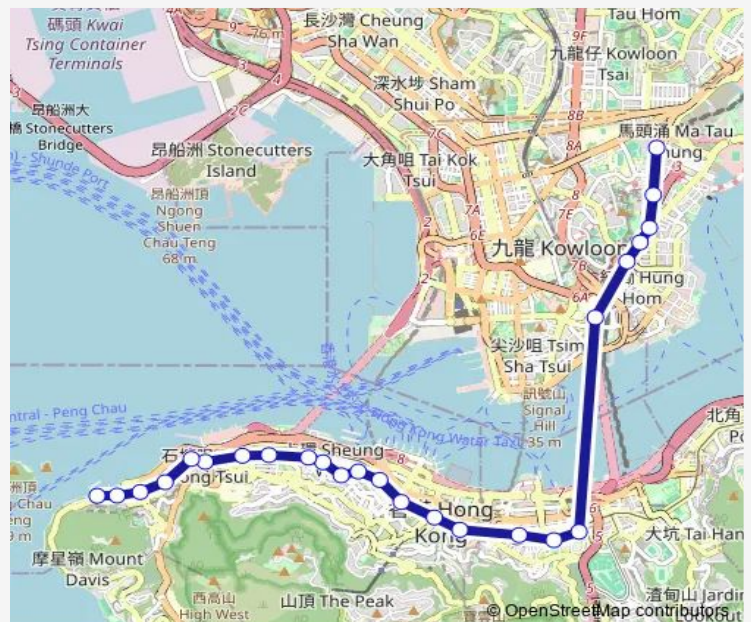

[Ctb] Admiralty - Pacific Place, Queensway[[Kmb+Ctb] Pacific Place/
Admiralty - Pacific Place, Queensway[[Kmb] Pacific Place

Route schedule

[Ctb] MOK Cheong Street, MA TAU Chung Road[[Kmb+Ctb] MOK Cheong Street/
Mok Cheong Street, MA TAU Chung Road — [Ctb] Kennedy Town[[Kmb+Ctb] Kennedy Town BUS Terminus/
Kennedy Town

Monday	08:05
Tuesday	08:05
Wednesday	08:05
Thursday	08:05
Friday	08:05
Saturday	—
Sunday	—

Route info

Direction: [Ctb] MOK Cheong Street, MA TAU Chung Road[[Kmb+Ctb] MOK Cheong Street/
Mok Cheong Street, MA TAU Chung Road

Stops: 25
 Trip Duration: 0 hour 49 min

[Ctb] Bank OF China Tower, Queensway[[Kmb+Ctb]
Bank OF China Tower/
Bank OF China Tower,
Queensway[[Kmb] Bank OF China Tower

[Ctb] THE Landmark, DES Voeux Road Central[[Kmb+Ctb]
THE Landmark/
The Landmark, DES Voeux Road
Central[[Kmb] THE Landmark