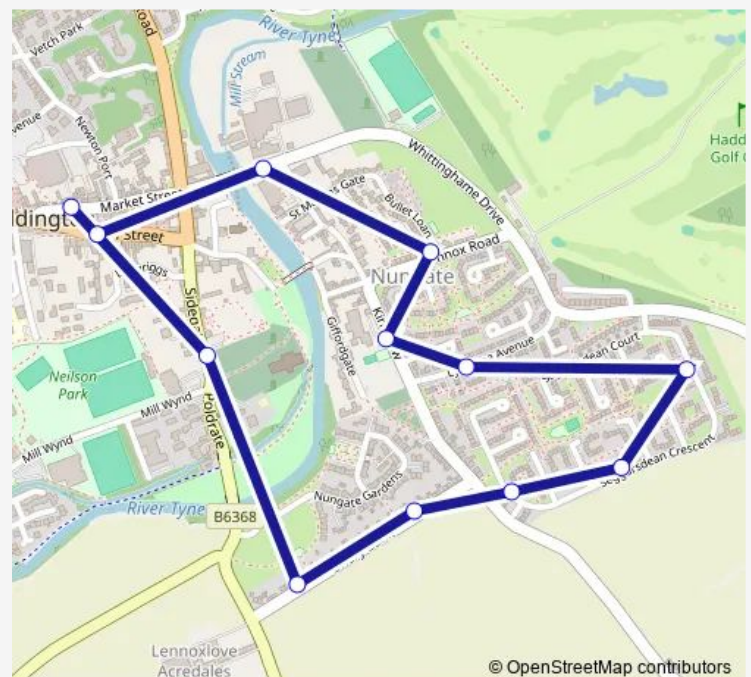

Seggarsdean Park

Lynn Lea Avenue

Tynebank

Lennox Road

Victoria Bridge

High Street

Police Station

Station Road

### Route schedule

Briery Bank west — East Lothian Community Hospital

Monday 08:47

Tuesday 08:47

Wednesday 08:47

Thursday 08:47

Friday 08:47

Saturday —

### Route info

Direction: Briery Bank west

Stops: 14

Trip Duration: 0 hour 11 min

© OpenStreetMap contributors

## Route info

Direction: Market Street

Stops: 12

Trip Duration: 0 hour 12 min

**Direction**

Market Street — Briery Bank west

10 stops

[Open route schedule](#)